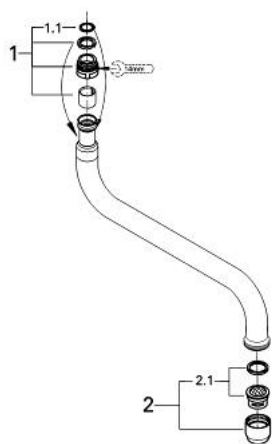

13 051 000 SWIVEL TUBE SPOUT

PRODUCT DESCRIPTION

- for kitchen wall mixer
- swivelling
- mousseur
- coupling nut M 22 x 1
- projection 200 mm
- DR-brass
- **GROHE StarLight** chrome finish

13 051 000 SWIVEL TUBE SPOUT

51 144
02.03.05
Vital

13.051

SPARE PARTS, March 2006 – now

1: O-ring dia. 12x2 mm (Order-nr. 0128000M)

2: Flow restrictor (Order-nr. 13928000)