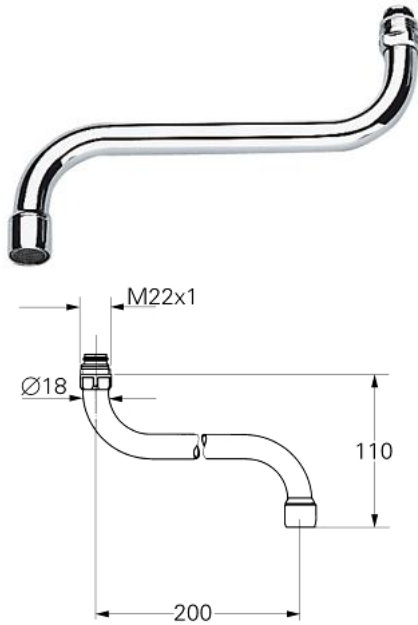

13 051 000 SWIVEL TUBE SPOUT

PRODUCT DESCRIPTION

- for kitchen wall mixer
- swivelling
- mousseur
- coupling nut M 22 x 1
- projection 200 mm
- DR-brass
- **GROHE StarLight** chrome finish

13 051 000 SWIVEL TUBE SPOUT

51 144
02.03.05
Vital

13.051

SPARE PARTS, March 2006 – now

1: O-ring dia. 12x2 mm (Order-nr. 0128000M)

2: Flow restrictor (Order-nr. 13928000)