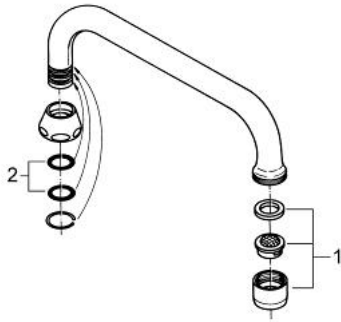

## 13 028 000 SWIVEL TUBE SPOUT

### PRODUCT DESCRIPTION

- for kitchen wall mixers, 1/2"
- tubular spout
- mousseur
- projection 200 mm
- coupling nut 3/4"
- DR-brass
- **GROHE StarLight** finish

### SPARE PARTS, January 1982 – now

1: Flow restrictor (Order-nr. 13928000)

1.1: Repl.kit f.aerator M22x1 and M24x1 (Order-nr. 45002000)

2: Replacement kit for tube spout fastening until '94 (Order-nr. 45006000)