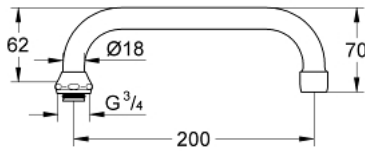

### PRODUCT DESCRIPTION

- for kitchen wall mixers, 1/2"
- tubular spout
- mousseur
- projection 200 mm
- coupling nut 3/4"
- DR-brass
- **GROHE StarLight** finish

## 13 028 000 SWIVEL TUBE SPOUT

### SPARE PARTS, January 1982 – now

1: Flow restrictor (Order-nr. 13928000)

1.1: Repl.kit f.aerator M22x1 and M24x1 (Order-nr. 45002000)

2: Replacement kit for tube spout fastening until '94 (Order-nr. 45006000)

2.1: O-Ring  $\varnothing 13,5 \times \varnothing 2,75$  (Order-nr. 0128500M)

2: Replacement kit for tube spout fastening from '95 (Order-nr. 45499000)

2.1: O-Ring  $\varnothing 13,5 \times \varnothing 2,75$  (Order-nr. 0128500M)