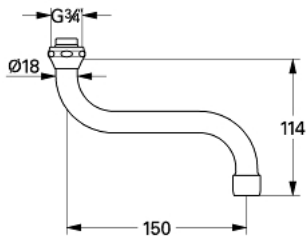

13 005 000 SWIVEL TUBE SPOUT

PRODUCT DESCRIPTION

- for kitchen wall mixers, 1/2"
- tubular spout
- projection 150 mm
- mousseur
- coupling nut 3/4"
- DR-brass
- **GROHE StarLight** chrome finish

13 005 000 SWIVEL TUBE SPOUT

SPARE PARTS, March 2006 – now

1: Flow restrictor (Order-nr. 13928000)

2: O-Ring $\varnothing 13,5 \times \varnothing 2,75$ (Order-nr. 0128500M)