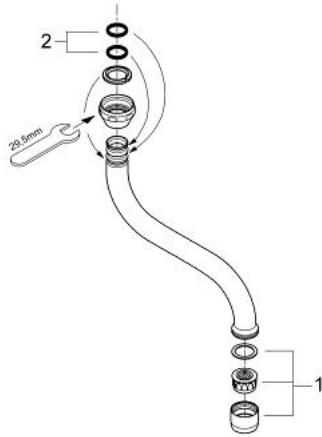

13 005 000 SWIVEL TUBE SPOUT

PRODUCT DESCRIPTION

- for kitchen wall mixers, 1/2"
- tubular spout
- projection 150 mm
- mousseur
- coupling nut 3/4"
- DR-brass
- **GROHE StarLight** chrome finish

13 005 000 SWIVEL TUBE SPOUT

SPARE PARTS, March 2006 – now

1: Flow restrictor (Order-nr. 13928000)

2: O-Ring $\varnothing 13,5 \times \varnothing 2,75$ (Order-nr. 0128500M)