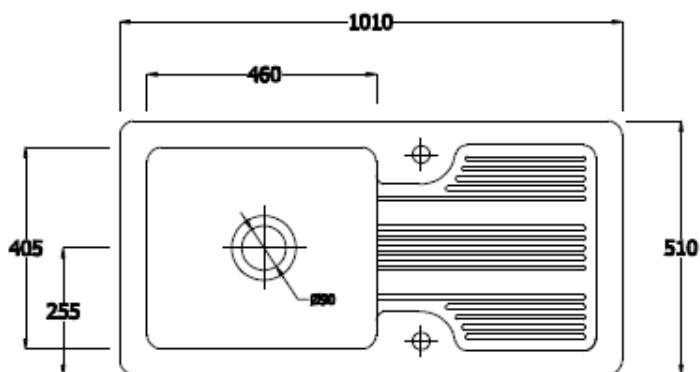

## GOSINK4V2

SIZE 1010 x 510 x 225 mm

CUT OUT SIZE 970 x 480 mm

APPROVALS ISO 14001:2004

MATERIAL Fireclay

FINISH White Enamel

OPTIONS Multi Use Model (Reversible)

WEIGHT 28.20 kg

BOWL SIZE 455 x 400 x 200mm

DRY HEAT RESISTANCE Min 180 Deg C

WASTES **MBTWSS+O/FLOW+O/FCOVER**

TOLERANCES + - 5 % of Dimensions

WARRANTY 10 Years

Dimensions: All measurements are in millimeters and are subject to normal manufacturing variations.