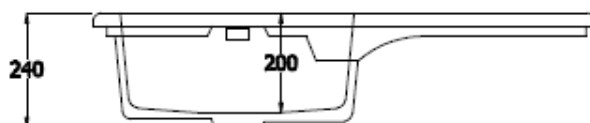

## GOSINK4V2

SIZE 1010 x 510 x 225 mm

CUT OUT SIZE 970 x 480 mm

APPROVALS ISO 14001:2004

MATERIAL Fireclay

FINISH White Enamel

OPTIONS Multi Use Model (Reversible)

WEIGHT 28.20 kg

BOWL SIZE 455 x 400 x 200mm

DRY HEAT RESISTANCE Min 180 Deg C

WASTES **MBTWSS+O/FLOW+O/FCOVER**

TOLERANCES + - 5 % of Dimensions

WARRANTY 10 Years

Dimensions: All measurements are in millimeters and are subject to normal manufacturing variations.