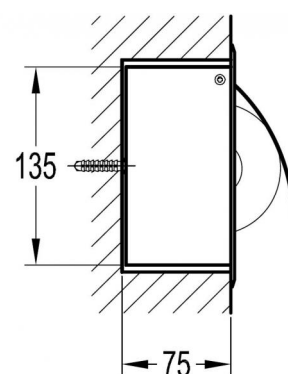

TECHNICAL DATA SHEET

GLORIA SINGLE CONCEALED TOILET ROIL HOLDER

Category:
Range:
Weight:

Accessories
Gloria
10kg

Guarantee:
Sub Category:

10 year
Toilet Roll Holders

Dimensions are in millimetres except thread sizes which are BSP imperial.