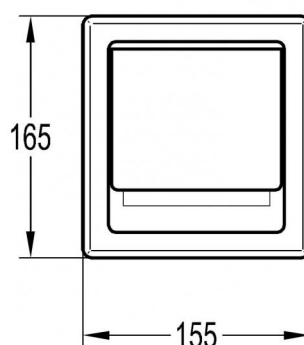

TECHNICAL DATA SHEET

GLORIA SINGLE CONCEALED TOILET ROIL HOLDER

Category:
Range:
Weight:

Accessories
Gloria
10kg

Guarantee:
Sub Category:

10 year
Toilet Roll Holders

Dimensions are in millimetres except thread sizes which are BSP imperial.