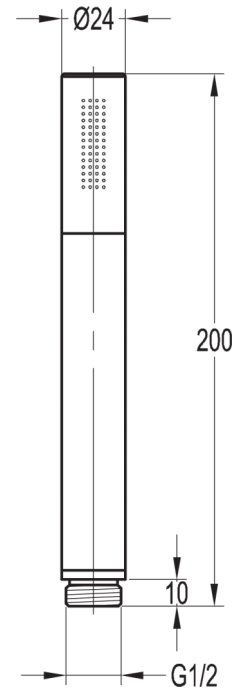

TECHNICAL DATA SHEET

ANNECY SOLID BRASS HAND SHOWER SINGLE FUNCTION

Category:
Range:
Weight:

Shower Accessories
Anncy
28kg

Guarantee:
Sub Category:

10 year
Handsets

Dimensions are in millimetres except thread sizes which are BSP imperial.