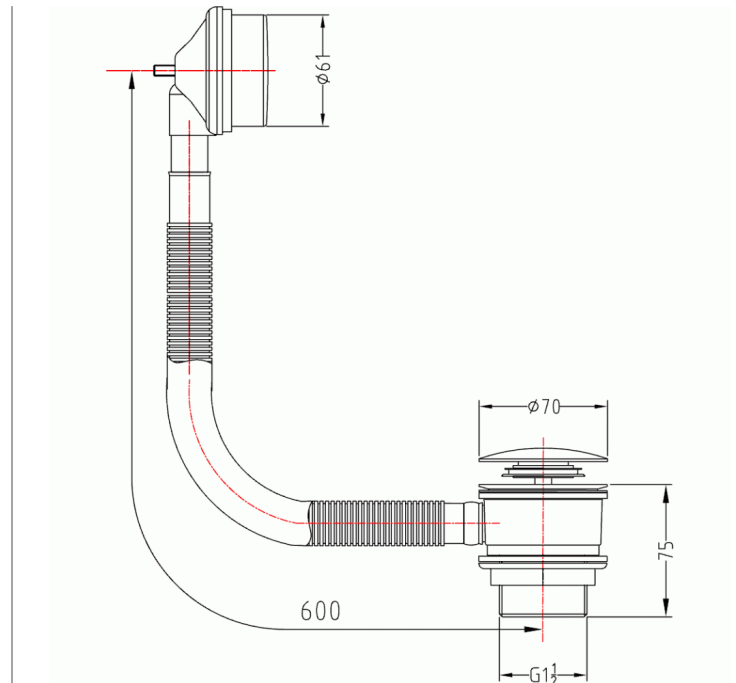

TECHNICAL DATA SHEET

CLICKER BATH WASTE WITH REMOVABLE HAIR TRAP

Category:
Range:

Traps and Wastes
Flova

Guarantee:
Sub Category:

10 year
Bath Wastes

Dimensions are in millimetres except thread sizes which are BSP imperial.

We recommend that a pressure reducing valve is fitted in installations where the water supply pressure exceeds 3 bar. Pressure in excess of 3 bar could reduce the working life of this product and invalidate the guarantee.