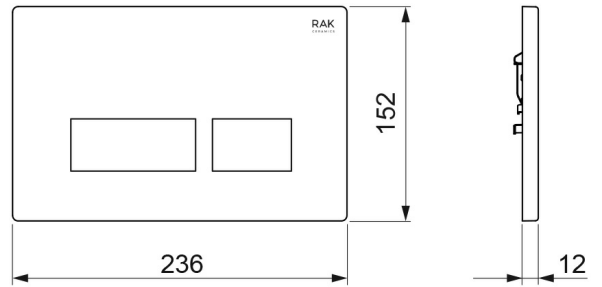

RAK-ECOFIX - FSRAPPL008

Push Plates Rectangle

RAK
CERAMICS

Technical specifications

Dimensions: 152 x 236 x 12 mm

Shape: Rectangle

Color: Matt Chrome

Suites: [RAK-ECOFIX](#)

Code Name

FSRAPPL008 RECTANGULAR PUSH PLATE - MATT CHROME

Dimensions: All dimensions in mm tolerance $\pm 5\%$ for below 200mm and $\pm 3\%$ for above 200mm.

Note: Due to a continuing development programme to improve design and performance, the manufacturer reserves all rights to vary specifications without prior information.