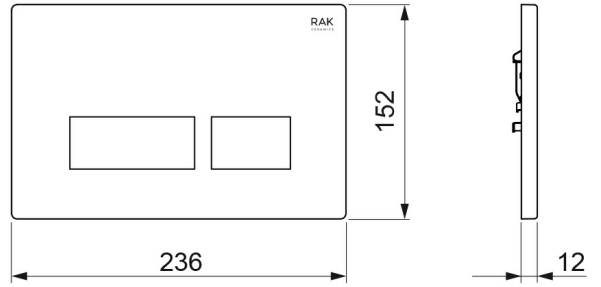

RAK-ECOFIX - FSRAPPL007

Push Plates Rectangle

RAK
CERAMICS

Technical specifications

Dimensions: 152 x 236 x 12 mm

Shape: Rectangle

Color: Chrome

Suites: [RAK-ECOFIX](#)

Code	Name
FSRAPPL007	RECTANGULAR PUSH PLATE - BRIGHT CHROME

Dimensions: All dimensions in mm tolerance $\pm 5\%$ for below 200mm and $\pm 3\%$ for above 200mm.

Note: Due to a continuing development programme to improve design and performance, the manufacturer reserves all rights to vary specifications without prior information.