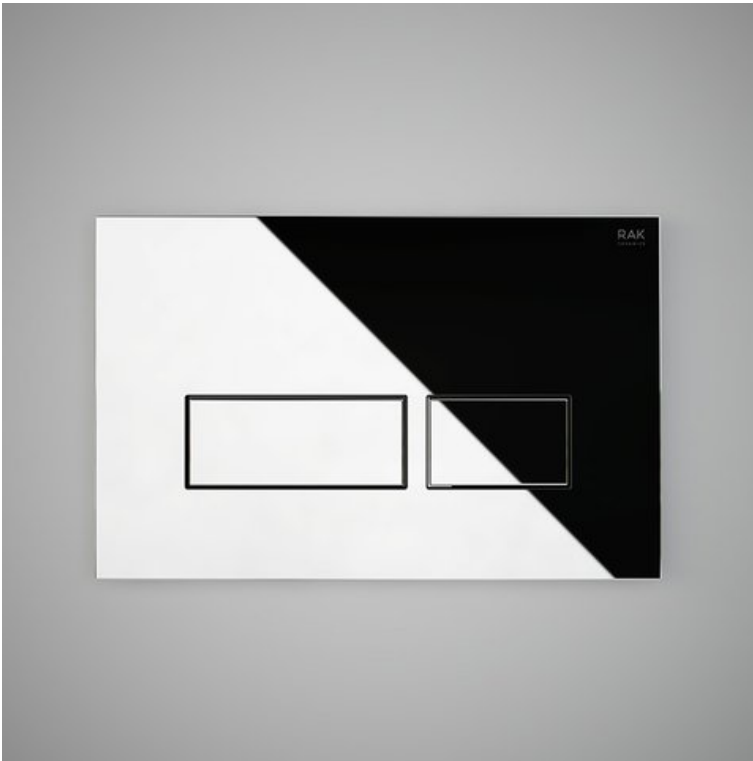

RAK-ECOFIX - FSRAPPL007

Push Plates Rectangle

RAK
CERAMICS

Technical specifications

Dimensions: 152 x 236 x 12 mm

Shape: Rectangle

Color: Chrome

Suites: [RAK-ECOFIX](#)

Code	Name
FSRAPPL007	RECTANGULAR PUSH PLATE - BRIGHT CHROME

Dimensions: All dimensions in mm tolerance $\pm 5\%$ for below 200mm and $\pm 3\%$ for above 200mm.

Note: Due to a continuing development programme to improve design and performance, the manufacturer reserves all rights to vary specifications without prior information.