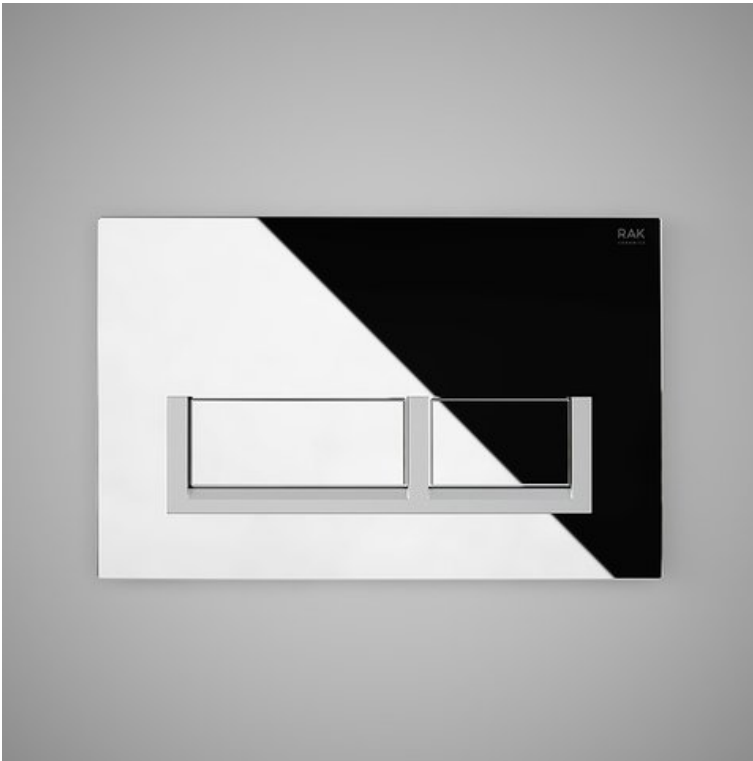

RAK-ECOFIX - FSRRAKPPL002

Push Plates Rectangle

RAK
CERAMICS

Technical specifications

Dimensions:	152 x 236 x 12 mm
Shape:	Rectangle
Color:	Chrome-Matt Chrome-Chrome
Suites:	RAK-ECOFIX

Code	Name
FSRAKPPL002	RECTANGULAR PUSH PLATE CHROME BRT-MAT