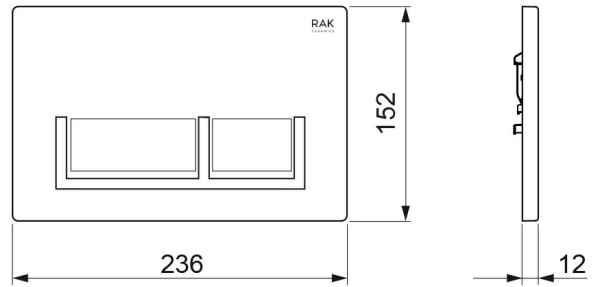

RAK-ECOFIX - FSRRAKPPL002

Push Plates Rectangle

RAK
CERAMICS

Technical specifications

Dimensions:	152 x 236 x 12 mm
Shape:	Rectangle
Color:	Chrome-Matt Chrome-Chrome
Suites:	RAK-ECOFIX

Code	Name
FSRAKPPL002	RECTANGULAR PUSH PLATE CHROME BRT-MAT

Dimensions: All dimensions in mm tolerance $\pm 5\%$ for below 200mm and $\pm 3\%$ for above 200mm.

Note: Due to a continuing development programme to improve design and performance, the manufacturer reserves all rights to vary specifications without prior information.