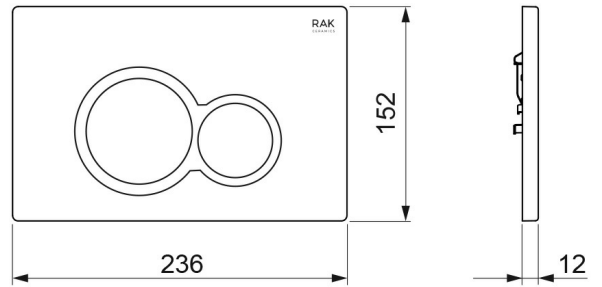

### Technical specifications

Dimensions: 152 x 236 x 12 mm

Shape: Round

Color: Chrome-Matt Chrome-Chrome

Suites: [RAK-ECOFIX](#)

Code	Name
FSRAKPPL001	ROUND PUSH PLATE CHROME MAT-BRIGHT-MAT

Dimensions: All dimensions in mm tolerance  $\pm 5\%$  for below 200mm and  $\pm 3\%$  for above 200mm.