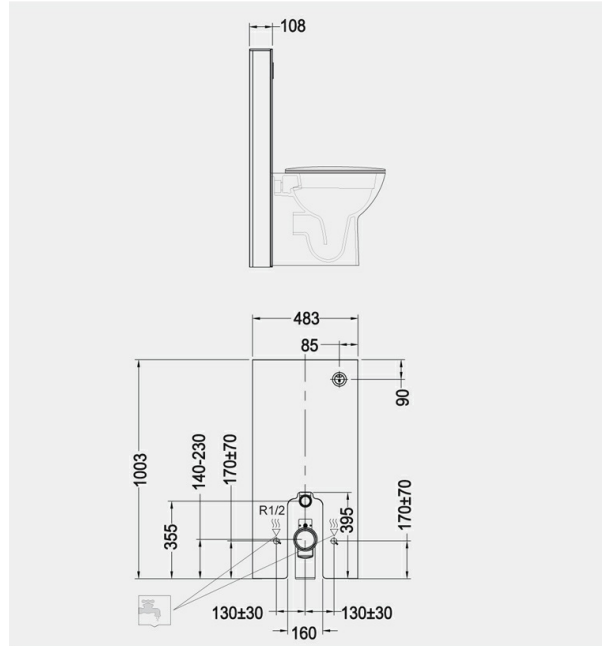

### Technical specifications

Dimensions:	483 x 1003 mm
Color:	Alpine White
Flush capacity:	6/3L adjustable to 4.5/3L
Adjustable leg:	yes
Suites:	<a href="#">RAK-ECOFIX</a>

Code	Name
FS12RAKCABWHT	RAK-ECOFIX - CABINET CISTERN FOR BACK TO WALL WC - WHITE

Dimensions: All dimensions in mm tolerance  $\pm 5\%$  for below 200mm and  $\pm 3\%$  for above 200mm.

Note: Due to a continuing development programme to improve design and performance, the manufacturer reserves all rights to vary specifications without prior information.