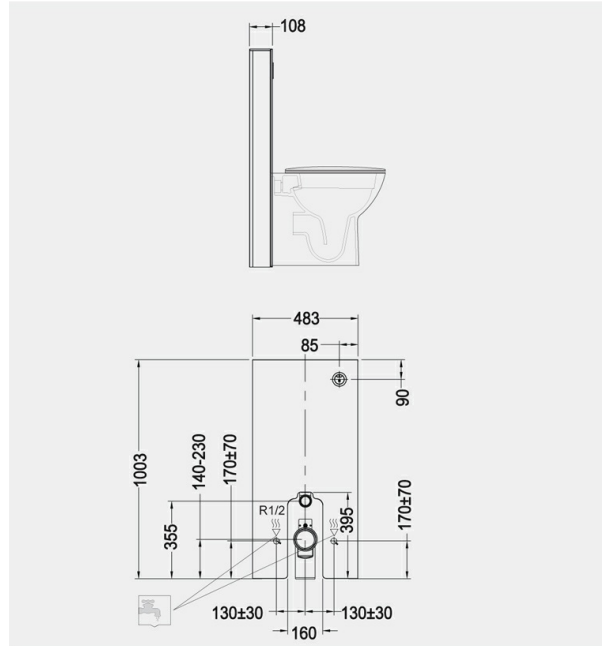

RAK-ECOFIX - FS12RAKCABBLK

Cabinet Cistern

RAK
CERAMICS

Technical specifications

Dimensions:	483 x 1003 mm
Color:	Black
Flush capacity:	6/3L adjustable to 4.5/3L
Adjustable leg:	yes
Suites:	RAK-ECOFIX

Code	Name
FS12RAKCABBLK	RAK-ECOFIX - CABINET CISTERN FOR BACK TO WALL WC - BLACK

Dimensions: All dimensions in mm tolerance $\pm 5\%$ for below 200mm and $\pm 3\%$ for above 200mm.
Note: Due to a continuing development programme to improve design and performance, the manufacturer reserves all rights to vary specifications without prior information.
Please note accessories are for photographic use only.