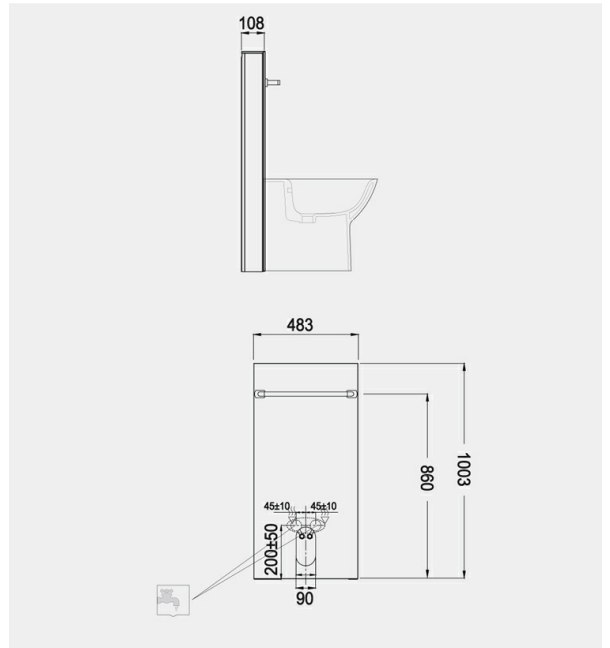

### Technical specifications

Dimensions:	483 x 1003 mm
Color:	Black
Flush capacity:	6/3L adjustable to 4.5/3L
Adjustable leg:	yes
Suites:	<a href="#">RAK-ECOFIX</a>

Code	Name
FS12RAKCAB02	RAK-ECOFIX - CABINET CISTERN FOR BACK TO WALL BIDET - BLACK

Dimensions: All dimensions in mm tolerance  $\pm 5\%$  for below 200mm and  $\pm 3\%$  for above 200mm.

Note: Due to a continuing development programme to improve design and performance, the manufacturer reserves all rights to vary specifications without prior information.