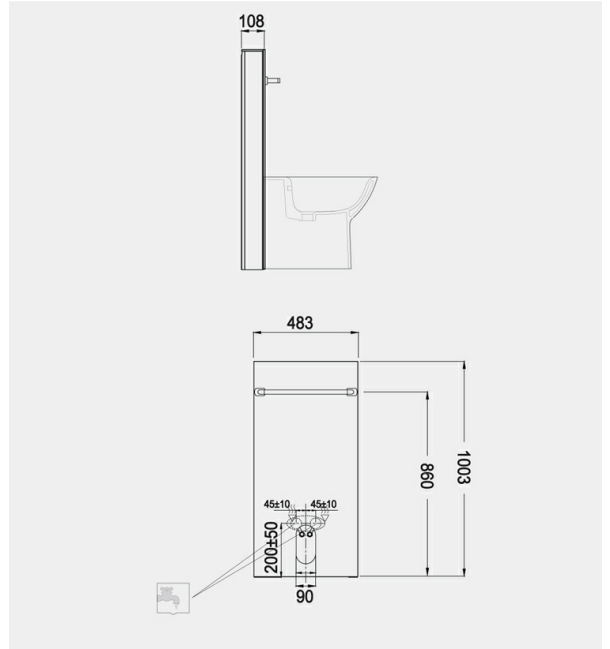

RAK-ECOFIX - FS12RAKCAB01

Cabinet Bidet Frame

RAK
CERAMICS

Technical specifications

Dimensions:	483 x 1003 mm
Color:	Alpine White
Flush capacity:	6/3L adjustable to 4.5/3L
Adjustable leg:	yes
Suites:	RAK-ECOFIX

Code	Name
FS12RAKCAB01	RAK-ECOFIX - CABINET CISTERN FOR BACK TO WALL BIDET - WHITE

Dimensions: All dimensions in mm tolerance $\pm 5\%$ for below 200mm and $\pm 3\%$ for above 200mm.
Note: Due to a continuing development programme to improve design and performance, the manufacturer reserves all rights to vary specifications without prior information.
Please note accessories are for photographic use only.