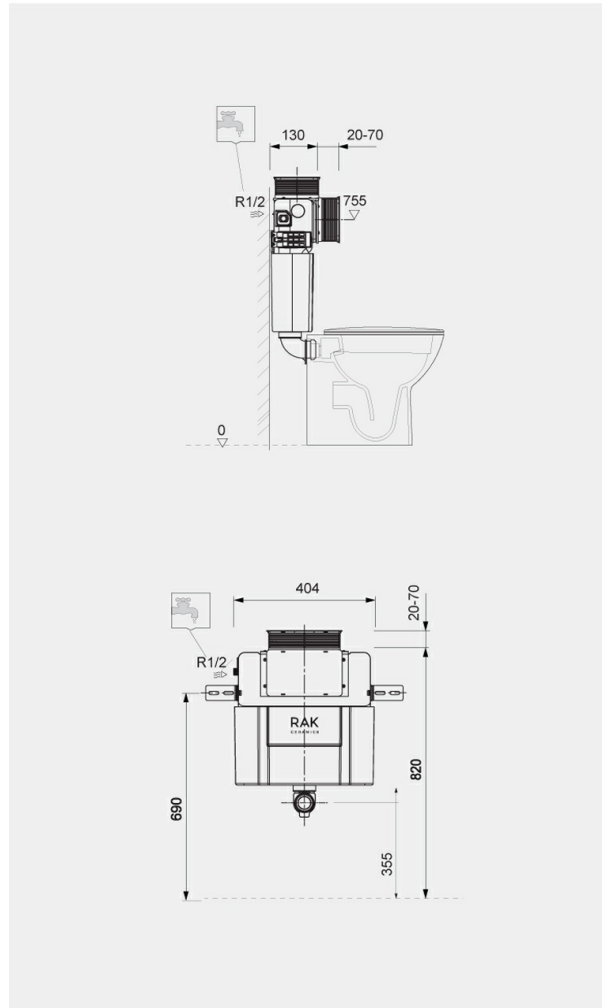

# RAK-ECOFIX - FS12RAK82TF

## Concealed Cistern Low Height

**RAK**  
CERAMICS

### Technical specifications

Dimensions:	404 x 820 mm
Color:	Alpine White
Flush capacity:	6/3L adjustable to 4.5/3L
Adjustable leg:	yes
Suites:	<a href="#">RAK-ECOFIX</a>

Code	Name
FS12RAK82TF	BACK TO WALL CONCEALED CISTERN 82 cm TOP/ FRONT

Dimensions: All dimensions in mm tolerance  $\pm 5\%$  for below 200mm and  $\pm 3\%$  for above 200mm.  
 Note: Due to a continuing development programme to improve design and performance, the manufacturer reserves all rights to vary specifications without prior information.  
 Please note accessories are for photographic use only.