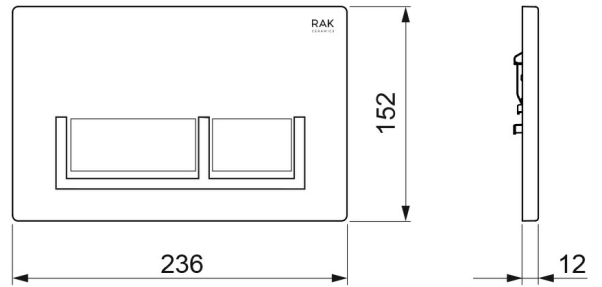

### Technical specifications

Dimensions: 152 x 236 x 12 mm

Shape: Rectangle

Color: Chrome-Matt Chrome-Chrome

Suites: [RAK-ECOFIX](#)

Code	Name
FS04RAKCPM8C	RECTANGL PUSH PLATE MATT FOR 8CM CISTERN

Dimensions: All dimensions in mm tolerance  $\pm 5\%$  for below 200mm and  $\pm 3\%$  for above 200mm.