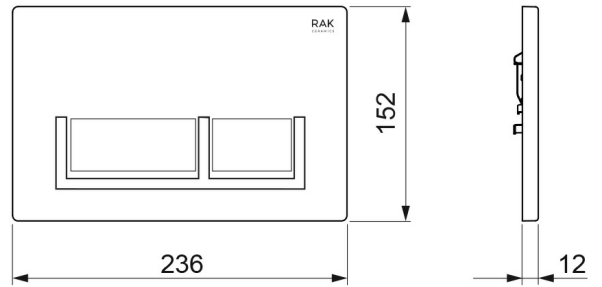

RAK-ECOFIX - FS04RAKCPM8C

Push Plates Rectangle

RAK
CERAMICS

Technical specifications

Dimensions: 152 x 236 x 12 mm

Shape: Rectangle

Color: Chrome-Matt Chrome-Chrome

Suites: [RAK-ECOFIX](#)

Code	Name
FS04RAKCPM8C	RECTANGL PUSH PLATE MATT FOR 8CM CISTERN

Dimensions: All dimensions in mm tolerance $\pm 5\%$ for below 200mm and $\pm 3\%$ for above 200mm.

Note: Due to a continuing development programme to improve design and performance, the manufacturer reserves all rights to vary specifications without prior information.