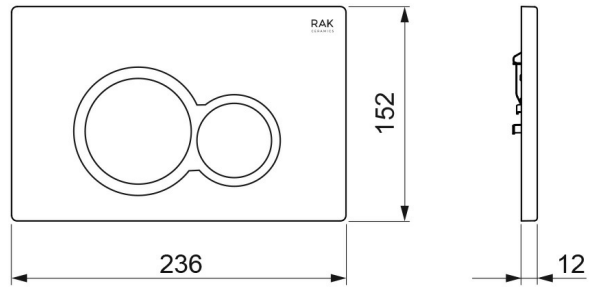

### Technical specifications

Dimensions: 152 x 236 x 12 mm

Shape: Round

Color: Chrome-Matt Chrome-Chrome

Suites: [RAK-ECOFIX](#)

Code	Name
FS04RAKCPB8C	ROUND PUSH PLATE CHROME FOR 8CM CISTERN

Dimensions: All dimensions in mm tolerance  $\pm 5\%$  for below 200mm and  $\pm 3\%$  for above 200mm.