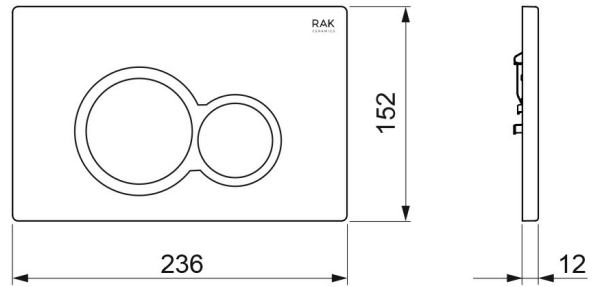

### Technical specifications

Dimensions:	152 x 236 x 12 mm
Shape:	Round
Color:	Chrome-Matt Chrome-Chrome
Suites:	<a href="#">RAK-ECOFIX</a>

Code	Name
FS04RAKCPB8C	ROUND PUSH PLATE CHROME FOR 8CM CISTERN

Dimensions: All dimensions in mm tolerance  $\pm 5\%$  for below 200mm and  $\pm 3\%$  for above 200mm.

Note: Due to a continuing development programme to improve design and performance, the manufacturer reserves all rights to vary specifications without prior information.