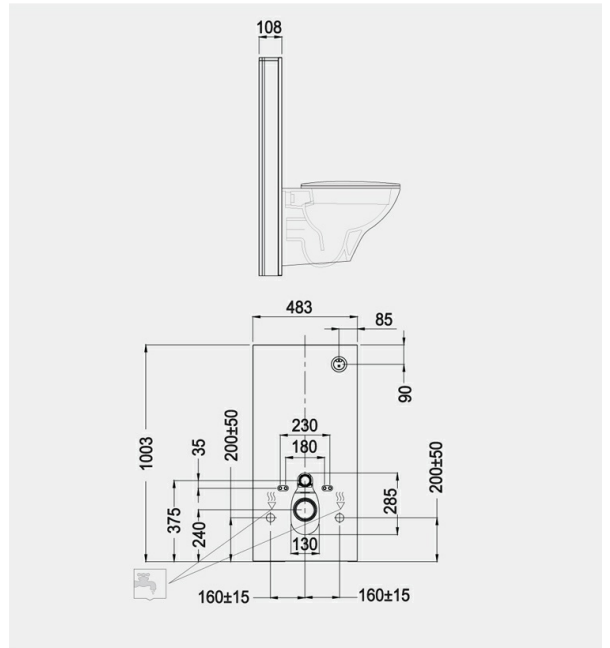

RAK-ECOFIX - FS04RAKCABWHT

Cabinet Cistern

RAK
CERAMICS

Technical specifications

Dimensions:	483 x 1003 mm
Color:	Alpine White
Flush capacity:	6/3L adjustable to 4.5/3L
Adjustable leg:	yes
Suites:	RAK-ECOFIX

Code	Name
FS04RAKCABWHT	RAK-ECOFIX - CABINET CISTERN FOR WALL HUNG WC - WHITE

Dimensions: All dimensions in mm tolerance $\pm 5\%$ for below 200mm and $\pm 3\%$ for above 200mm.

Note: Due to a continuing development programme to improve design and performance, the manufacturer reserves all rights to vary specifications without prior information.