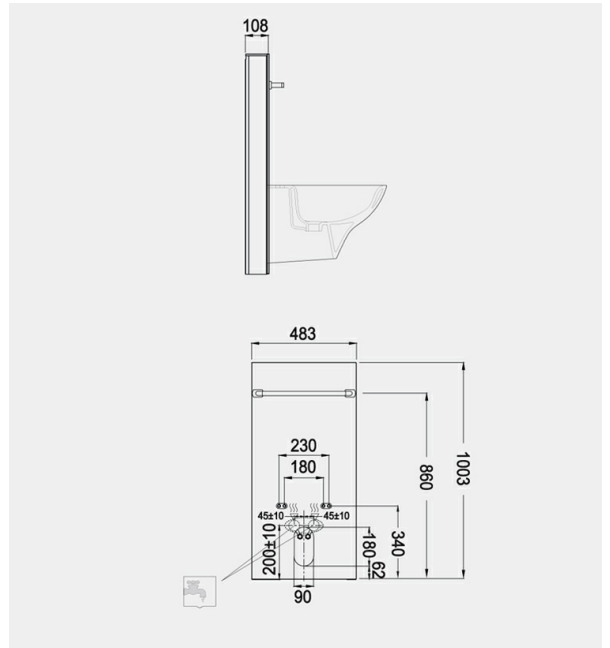

RAK-ECOFIX - FS04RAKCAB02

Cabinet Bidet Frame

RAK
CERAMICS

Technical specifications

Dimensions:	483 x 1003 mm
Color:	Black
Flush capacity:	6/3L adjustable to 4.5/3L
Adjustable leg:	yes
Suites:	RAK-ECOFIX

Code	Name
FS04RAKCAB02	RAK-ECOFIX - CABINET CISTERN FOR WALL HUNG BIDET - BLACK

Dimensions: All dimensions in mm tolerance $\pm 5\%$ for below 200mm and $\pm 3\%$ for above 200mm.

Note: Due to a continuing development programme to improve design and performance, the manufacturer reserves all rights to vary specifications without prior information.