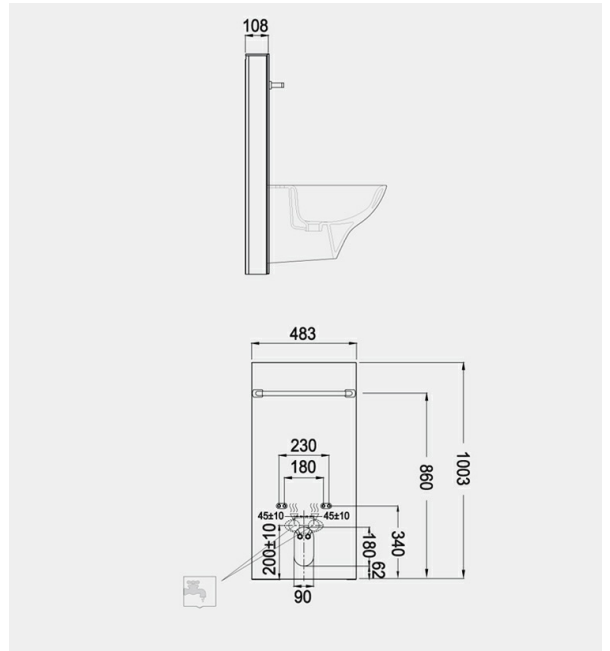

### Technical specifications

Dimensions:	483 x 1003 mm
Color:	Alpine White
Flush capacity:	6/3L adjustable to 4.5/3L
Adjustable leg:	yes
Suites:	<a href="#">RAK-ECOFIX</a>

Code	Name
FS04RAKCAB01	RAK-ECOFIX - CABINET CISTERN FOR WALL HUNG BIDET - WHITE

Dimensions: All dimensions in mm tolerance  $\pm 5\%$  for below 200mm and  $\pm 3\%$  for above 200mm.  
Note: Due to a continuing development programme to improve design and performance, the manufacturer reserves all rights to vary specifications without prior information.  
Please note accessories are for photographic use only.