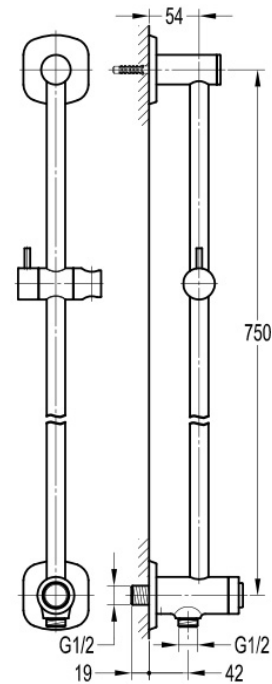

TECHNICAL DATA SHEET

FUSION SLIDE RAIL SHOWER KIT WITH GOCLICK ON/OFF CONTROL

Dimensions are in millimetres except thread sizes which are BSP imperial.

Notes

Our guarantee is subject to the product having been installed, used and maintained in accordance with our instructions. All working parts (such as hinges, ceramic disks, cartridges, seals and cistern fittings), which are subject to normal wear and tear, are covered for 36 months from proof of purchase date. Our guarantee applies to the original purchaser and is non-transferable. Our guarantee is only applicable in the UK and ROI. This does not affect your statutory rights.