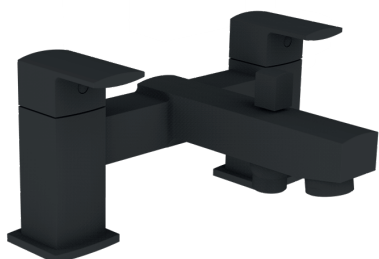

# Technical Data Sheet

Paron Bath Shower Mixer - Black  
ET1111

**essential**  
BATHROOMS

## TECHNICAL SPECIFICATION

ET1111 Paron Bath Shower Mixer - Black

DIMENSIONS 230x115x175