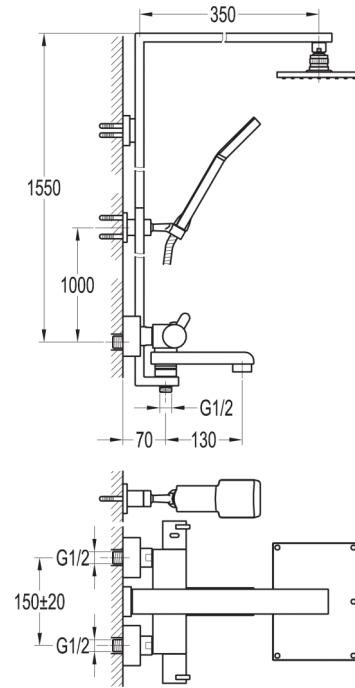

TECHNICAL DATA SHEET

ESSENCE THERMOSTATIC EXPOSED SHOWER COLUMN WITH HAND SHOWER SET, OVER HEAD SHOWER AND DIVERTER BATH SPOUT

Category:
Range:
Weight:

Shower Packs
Essence
24kg

Guarantee:
Sub Category:

10 year
Exposed Thermostatic

Dimensions are in millimetres except thread sizes which are BSP imperial.

Notes

Our guarantee is subject to the product having been installed, used and maintained in accordance with our instructions. All working parts (such as hinges, ceramic disks, cartridges, seals and cistern fittings), which are subject to normal wear and tear, are covered for 36 months from proof of purchase date. Our guarantee applies to the original purchaser and is non-transferable. Our guarantee is only applicable in the UK and ROI. This does not affect your statutory rights.