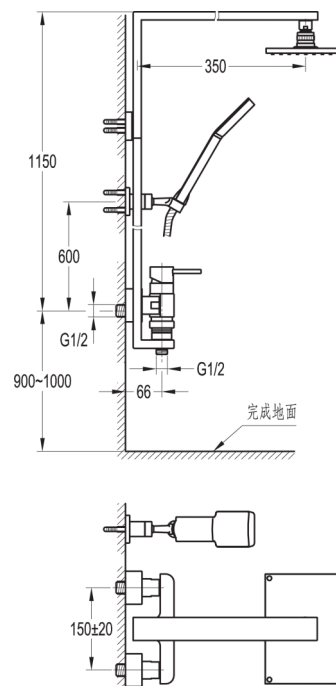

TECHNICAL DATA SHEET

ESSENCE MANUAL EXPOSED SHOWER COLUMN WITH HAND SHOWER SET, OVER HEAD SHOWER

Category:
Range:
Weight:

Shower Packs
Essence
21kg

Guarantee:
Sub Category:

10 year
Exposed Manual

Dimensions are in millimetres except thread sizes which are BSP imperial.