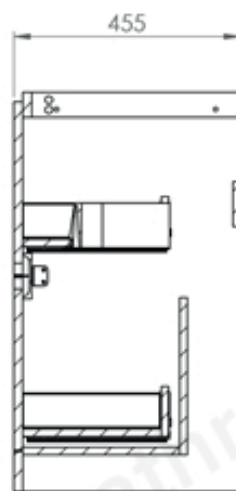

# Technical Data Sheet

Colorado 600mm Floorstanding Unit & Basin  
EFP700

**essential**  
BATHROOMS

## TECHNICAL SPECIFICATION

EFP700 Colorado 600mm Floorstanding Unit & Basin

COLOUR OPTIONS Graphite Grey/Matt White

FRONT VIEW

SECTION O-O  
SIDE VIEW

BOTTOM VIEW