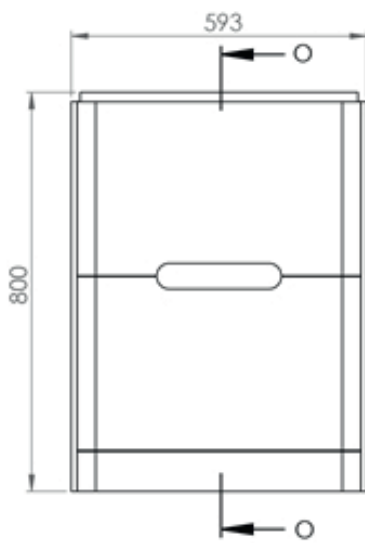

# Technical Data Sheet

Colorado 600mm Floorstanding Unit & Basin  
EFP700

**essential**  
BATHROOMS

## TECHNICAL SPECIFICATION

EFP700 Colorado 600mm Floorstanding Unit & Basin

COLOUR OPTIONS Graphite Grey/Matt White

FRONT VIEW

SECTION O-O  
SIDE VIEW

BOTTOM VIEW