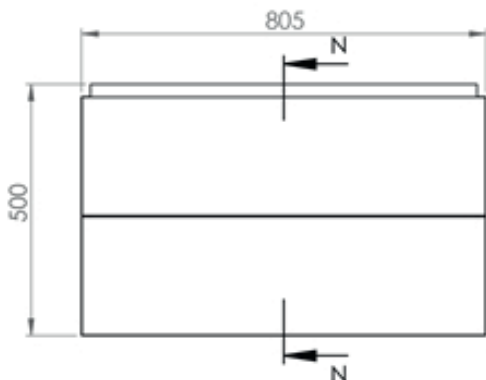

# Technical Data Sheet

Dakota 1200mm Wall Hung Unit & Basin  
EFP603

**essential**  
BATHROOMS

## TECHNICAL SPECIFICATION

EFP603 Dakota 1200mm Wall Hung Unit & Basin

COLOUR OPTIONS Onyx Grey/Marine Blue

FRONT VIEW

SIDE VIEW  
SECTION N-N

BOTTOM VIEW