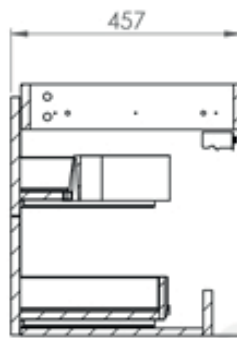

# Technical Data Sheet

Dakota 1200mm Wall Hung Unit & Basin  
EFP603

**essential**  
BATHROOMS

## TECHNICAL SPECIFICATION

EFP603 Dakota 1200mm Wall Hung Unit & Basin

COLOUR OPTIONS Onyx Grey/Marine Blue

FRONT VIEW

SIDE VIEW  
SECTION N-N

BOTTOM VIEW