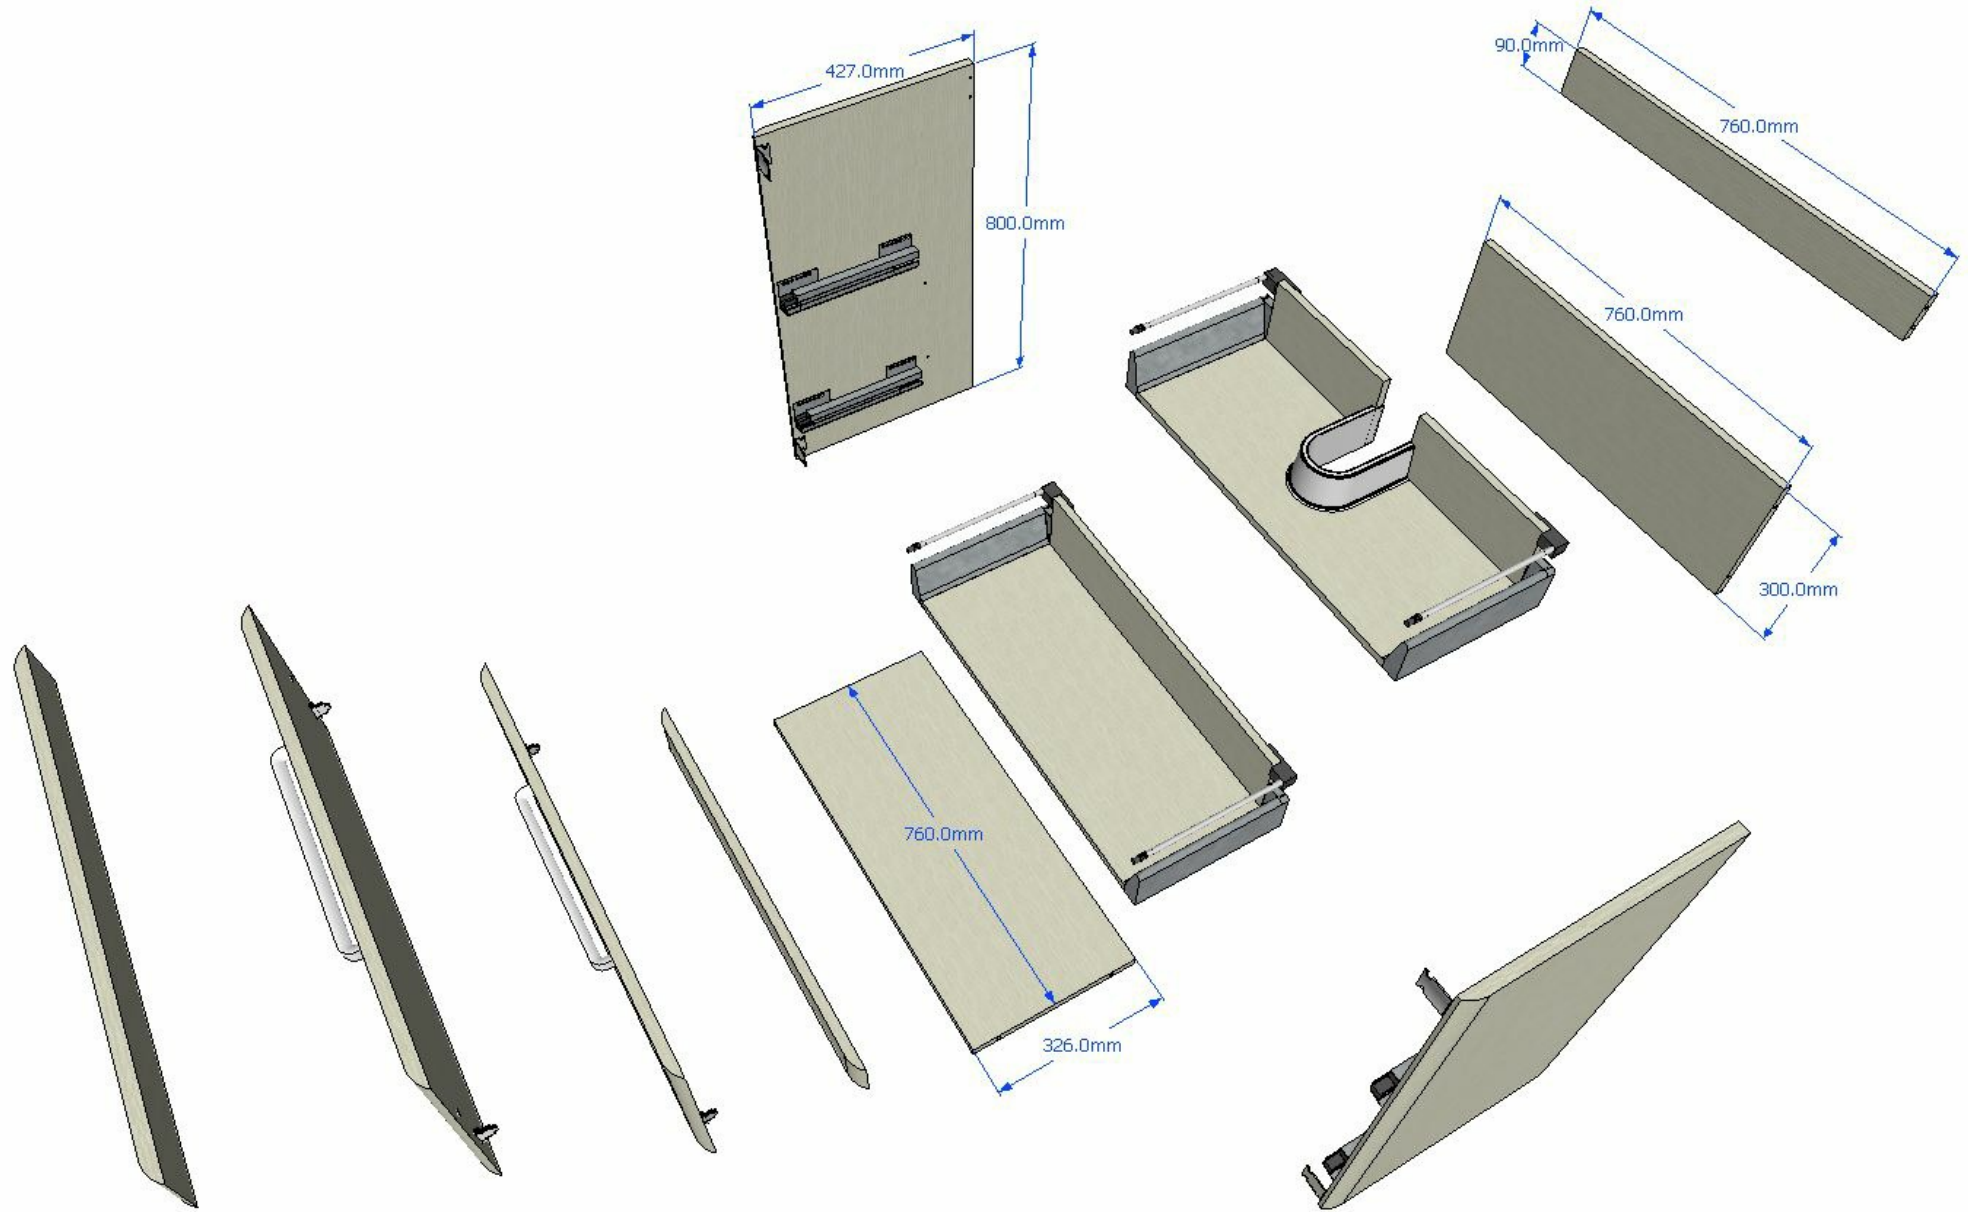

800 Floor Standing 2 Drawer Basin Unit

Main Assembly