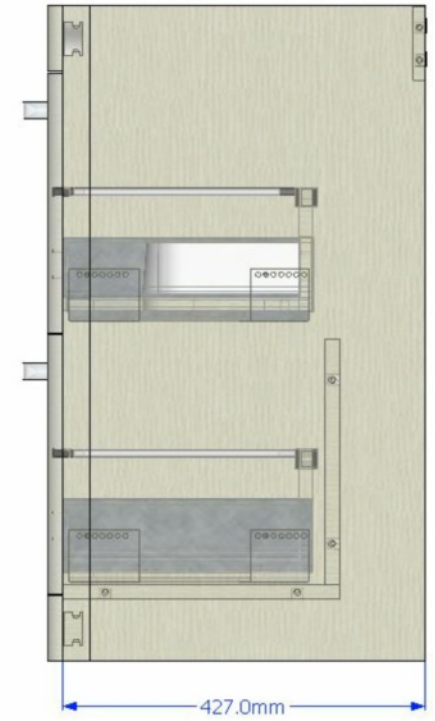

800 Floor Standing 2 Drawer Basin Unit

800 Floor Standing 2 Drawer Basin Unit

800 Floor Standing 2 Drawer Basin Unit

800 Floor Standing 2 Drawer Basin Unit

# 800 Floor Standing 2 Drawer Basin Unit

Left Elevation

Front Elevation

Right Elevation

# 800 Floor Standing 2 Drawer Basin Unit

## Main Assembly

800 Floor Standing 2 Drawer Basin Unit

Top Drawer Assembly