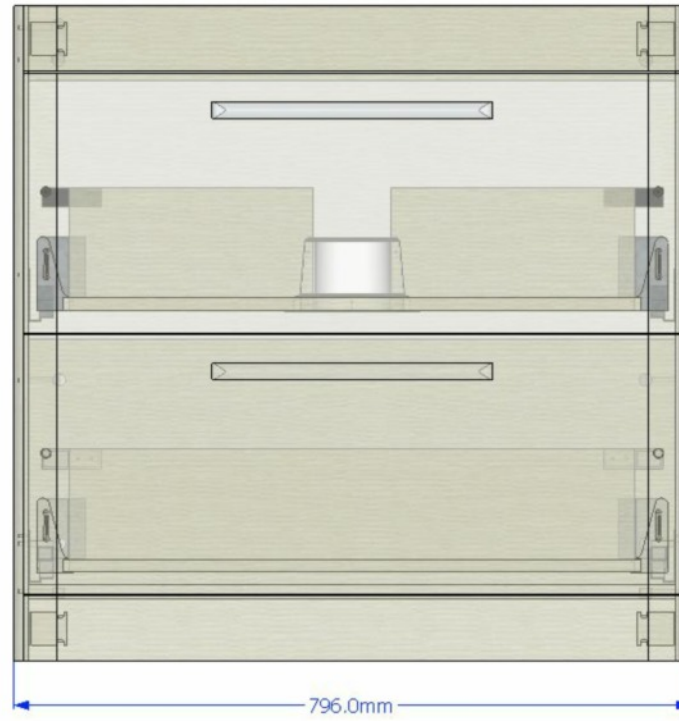

800 Floor Standing 2 Drawer Basin Unit

800 Floor Standing 2 Drawer Basin Unit

800 Floor Standing 2 Drawer Basin Unit

800 Floor Standing 2 Drawer Basin Unit

# 800 Floor Standing 2 Drawer Basin Unit

Left Elevation

Front Elevation

Right Elevation

# 800 Floor Standing 2 Drawer Basin Unit