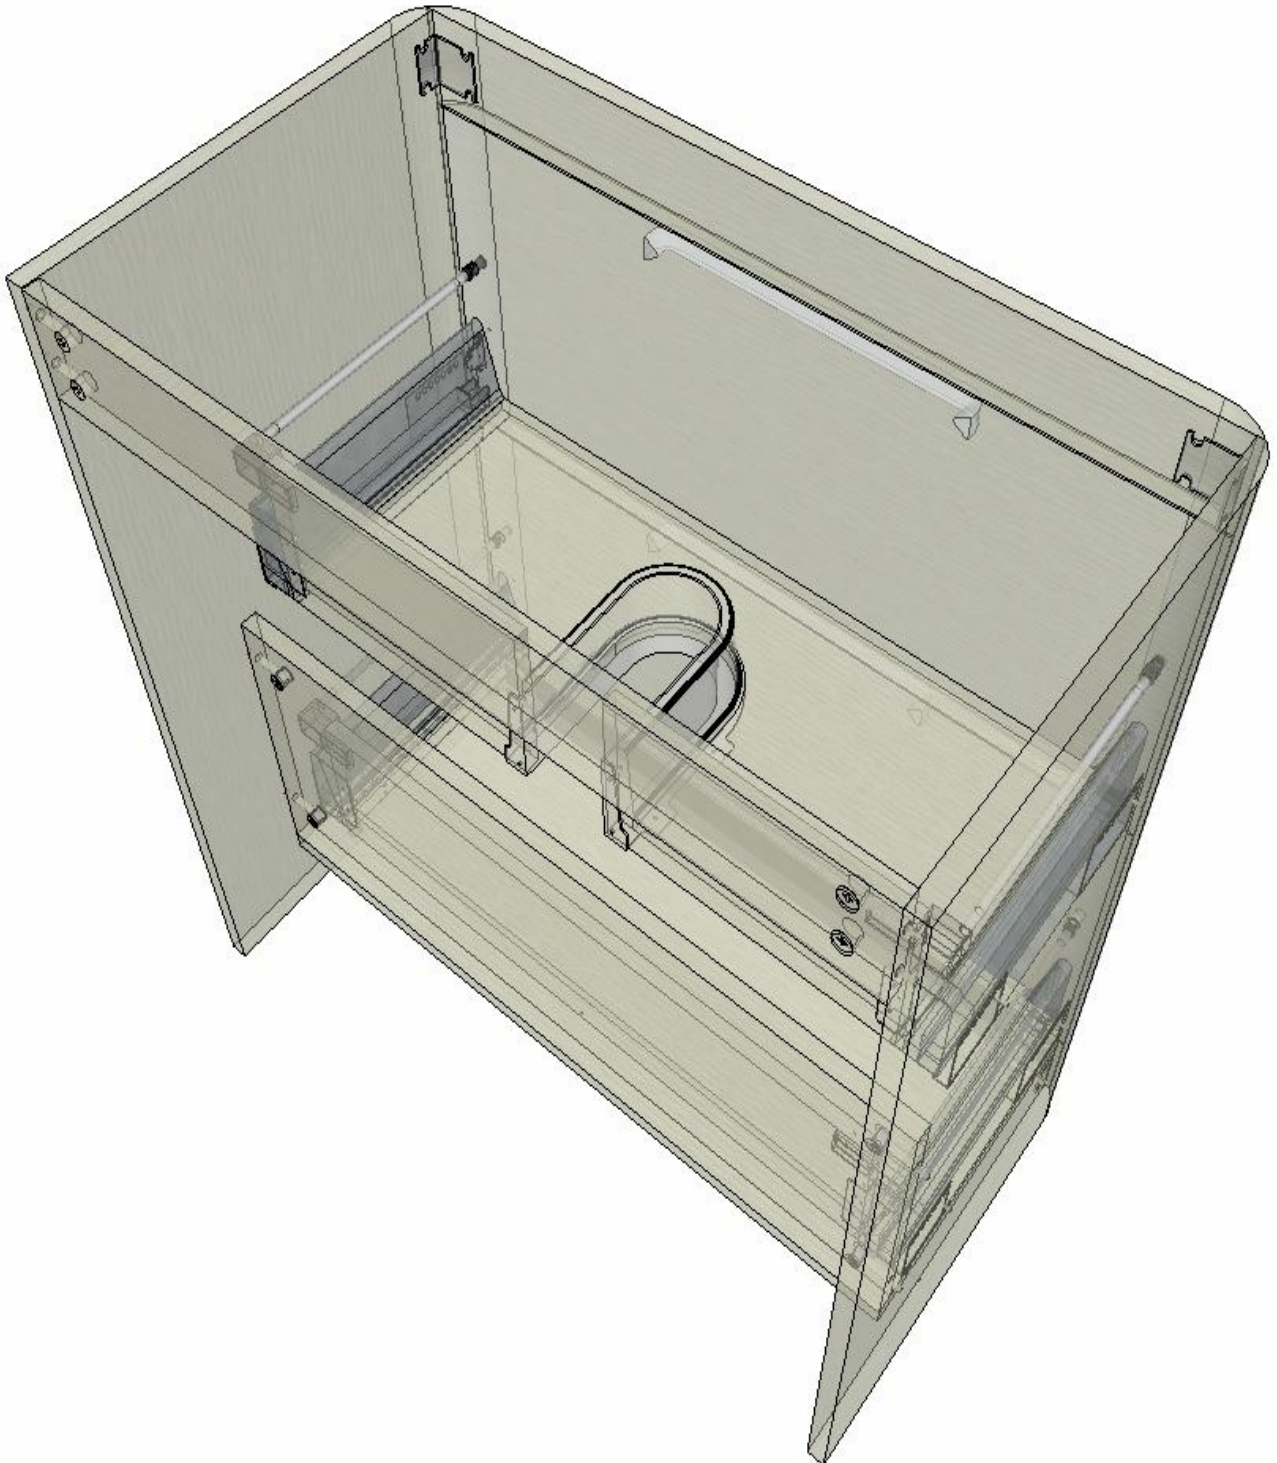

800 Floor Standing 2 Drawer Basin Unit

800 Floor Standing 2 Drawer Basin Unit

800 Floor Standing 2 Drawer Basin Unit

800 Floor Standing 2 Drawer Basin Unit

# 800 Floor Standing 2 Drawer Basin Unit

Left Elevation

Front Elevation

Right Elevation

# 800 Floor Standing 2 Drawer Basin Unit

## Main Assembly

800 Floor Standing 2 Drawer Basin Unit

Top Drawer Assembly