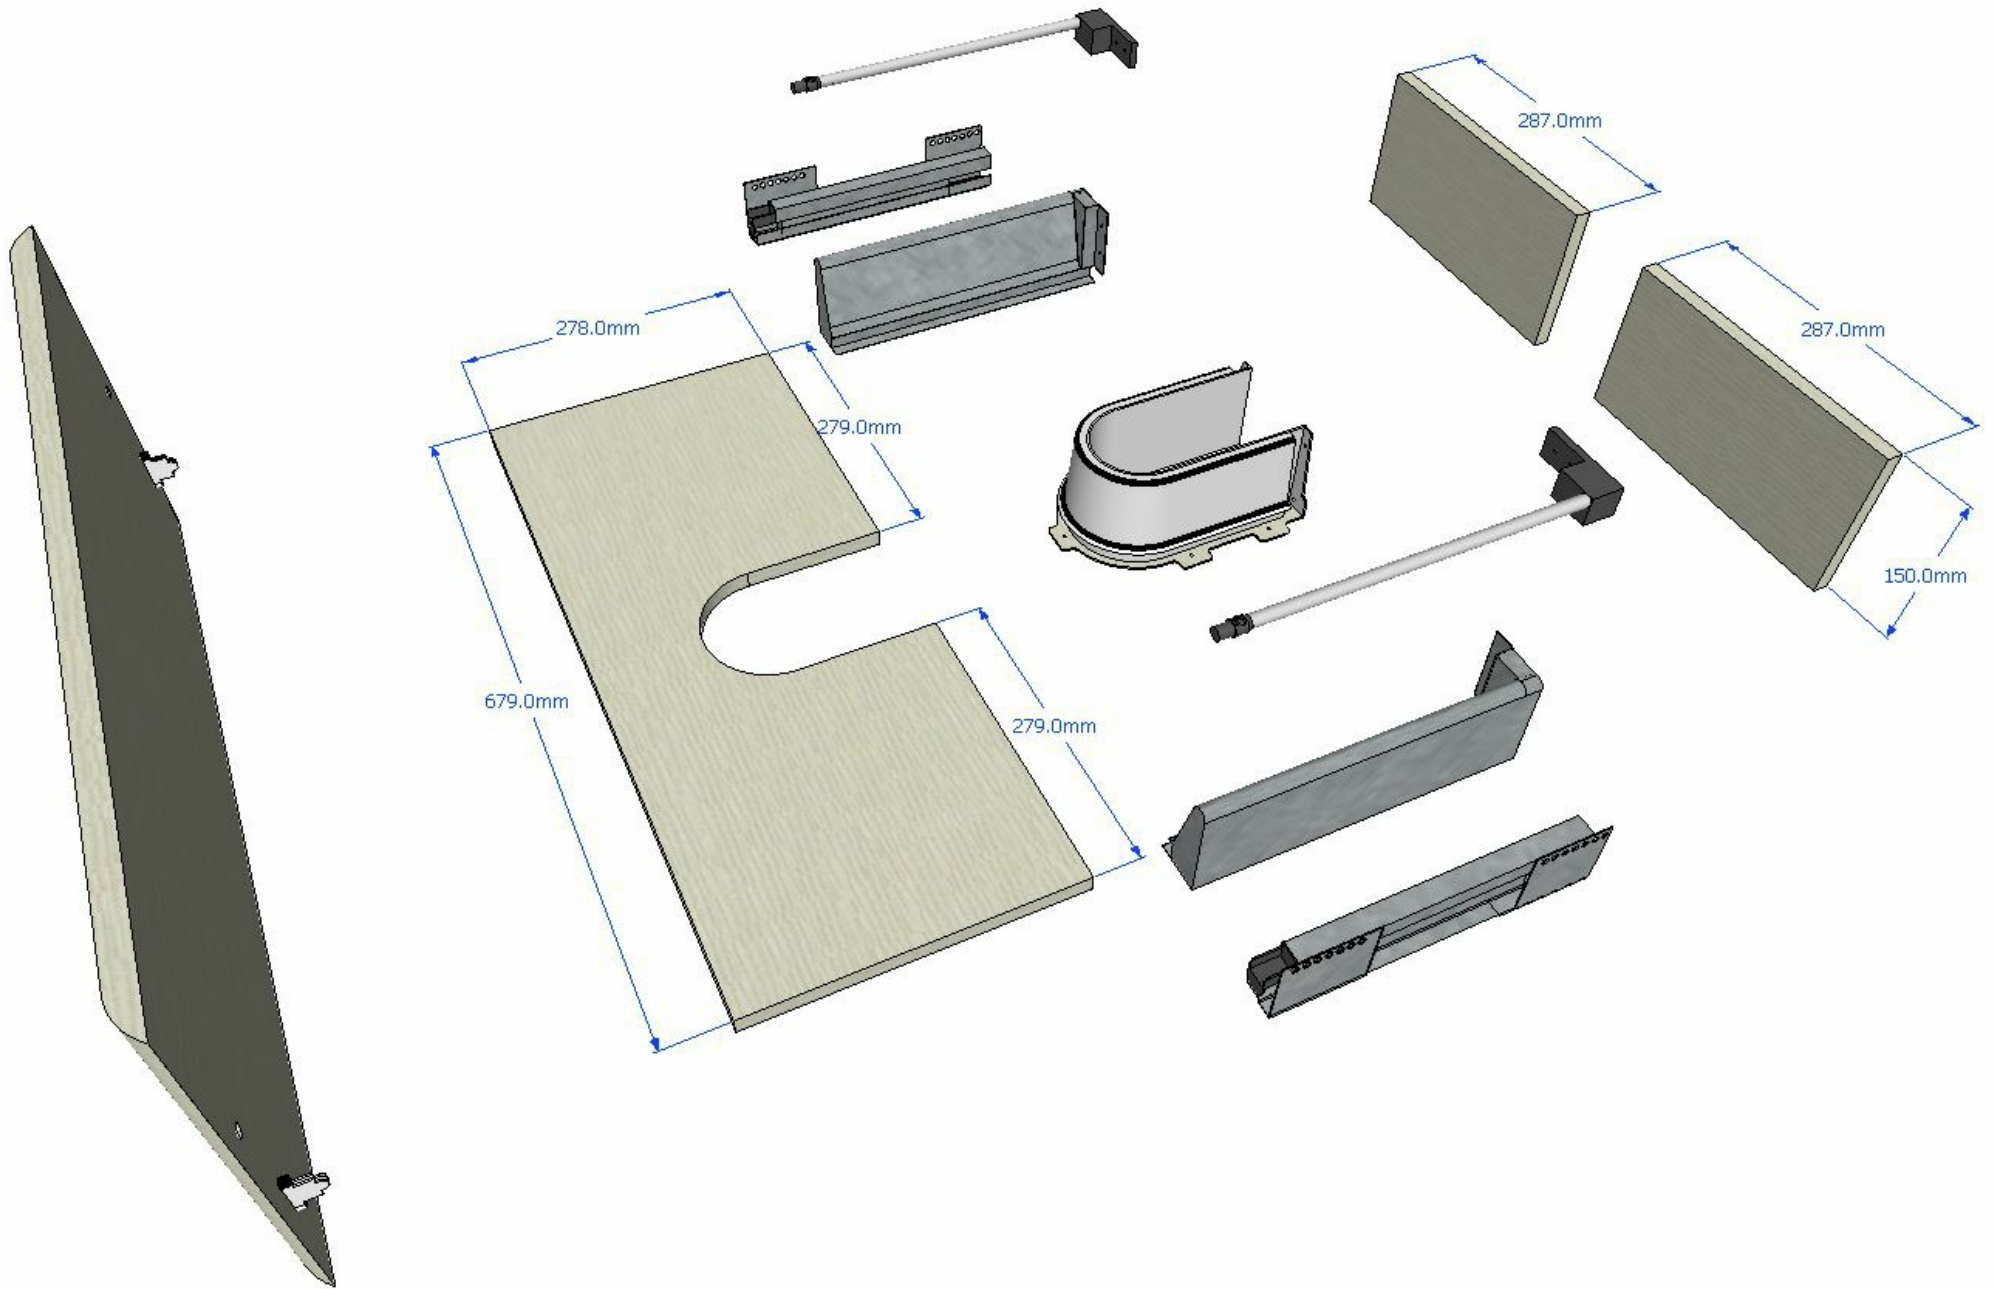

800 Floor Standing 2 Drawer Basin Unit

800 Floor Standing 2 Drawer Basin Unit

800 Floor Standing 2 Drawer Basin Unit

800 Floor Standing 2 Drawer Basin Unit

# 800 Floor Standing 2 Drawer Basin Unit

Left Elevation

Front Elevation

Right Elevation

# 800 Floor Standing 2 Drawer Basin Unit