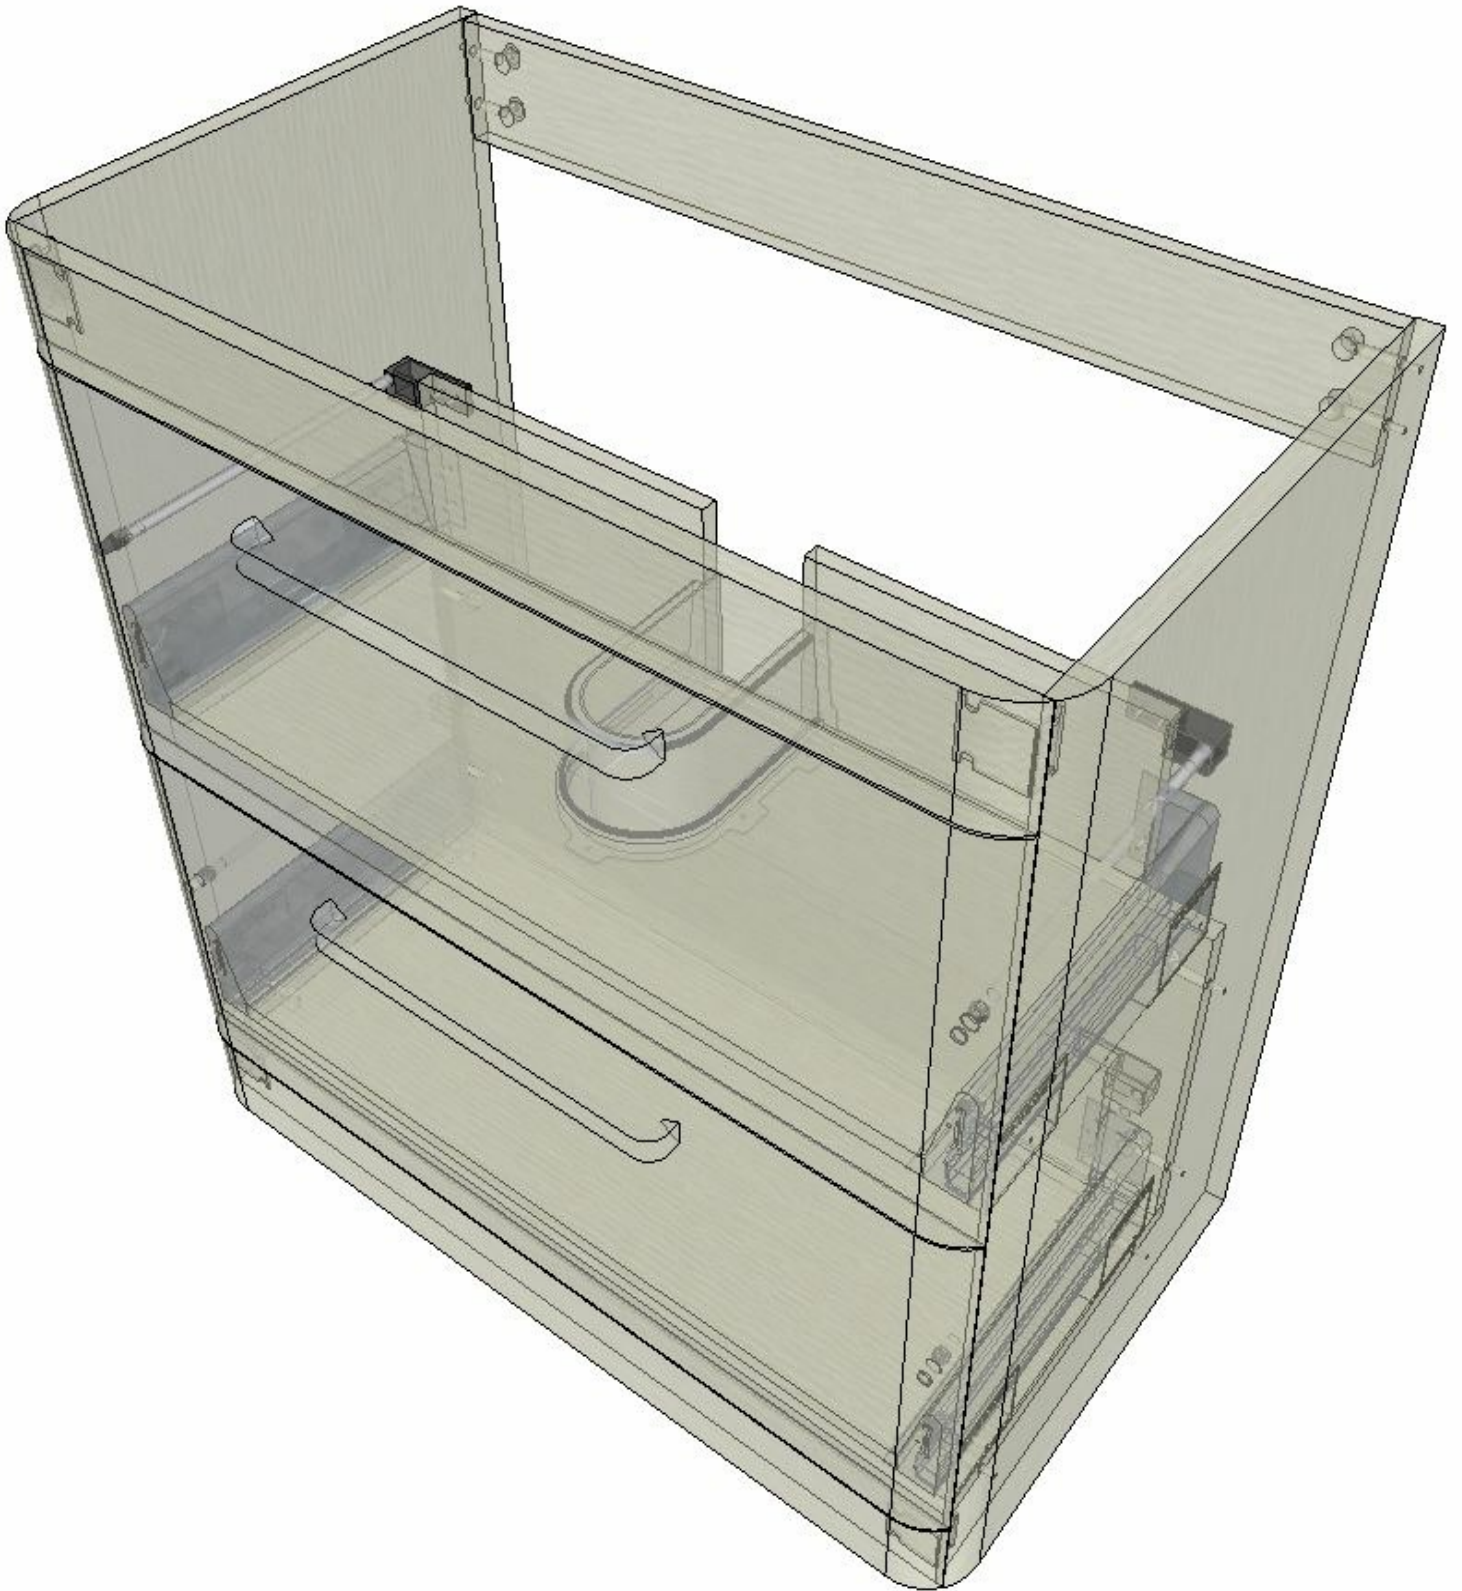

800 Floor Standing 2 Drawer Basin Unit

800 Floor Standing 2 Drawer Basin Unit

800 Floor Standing 2 Drawer Basin Unit

800 Floor Standing 2 Drawer Basin Unit

# 800 Floor Standing 2 Drawer Basin Unit

Left Elevation

Front Elevation

Right Elevation

# 800 Floor Standing 2 Drawer Basin Unit

## Main Assembly

800 Floor Standing 2 Drawer Basin Unit

Top Drawer Assembly