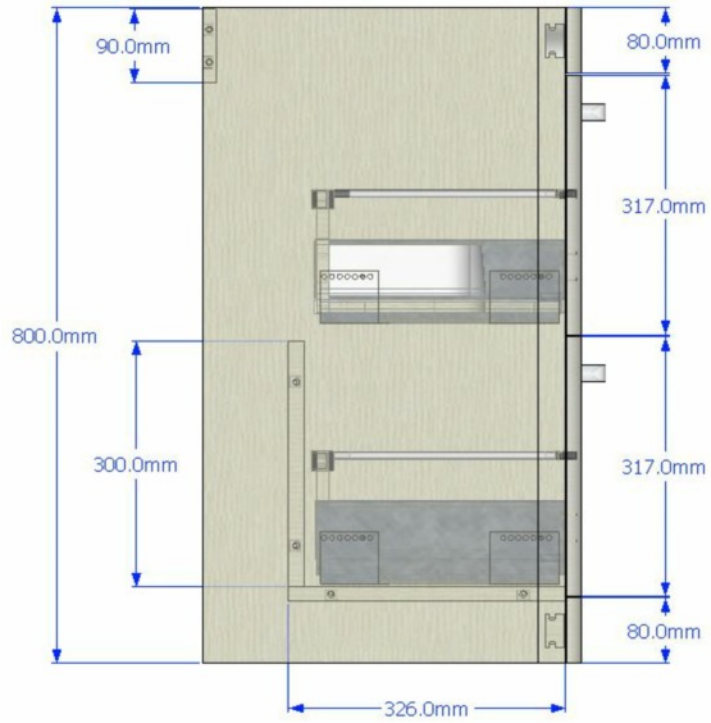

800 Floor Standing 2 Drawer Basin Unit

800 Floor Standing 2 Drawer Basin Unit

800 Floor Standing 2 Drawer Basin Unit

800 Floor Standing 2 Drawer Basin Unit

# 800 Floor Standing 2 Drawer Basin Unit

Left Elevation

Front Elevation

Right Elevation

# 800 Floor Standing 2 Drawer Basin Unit

## Main Assembly

800 Floor Standing 2 Drawer Basin Unit

Top Drawer Assembly