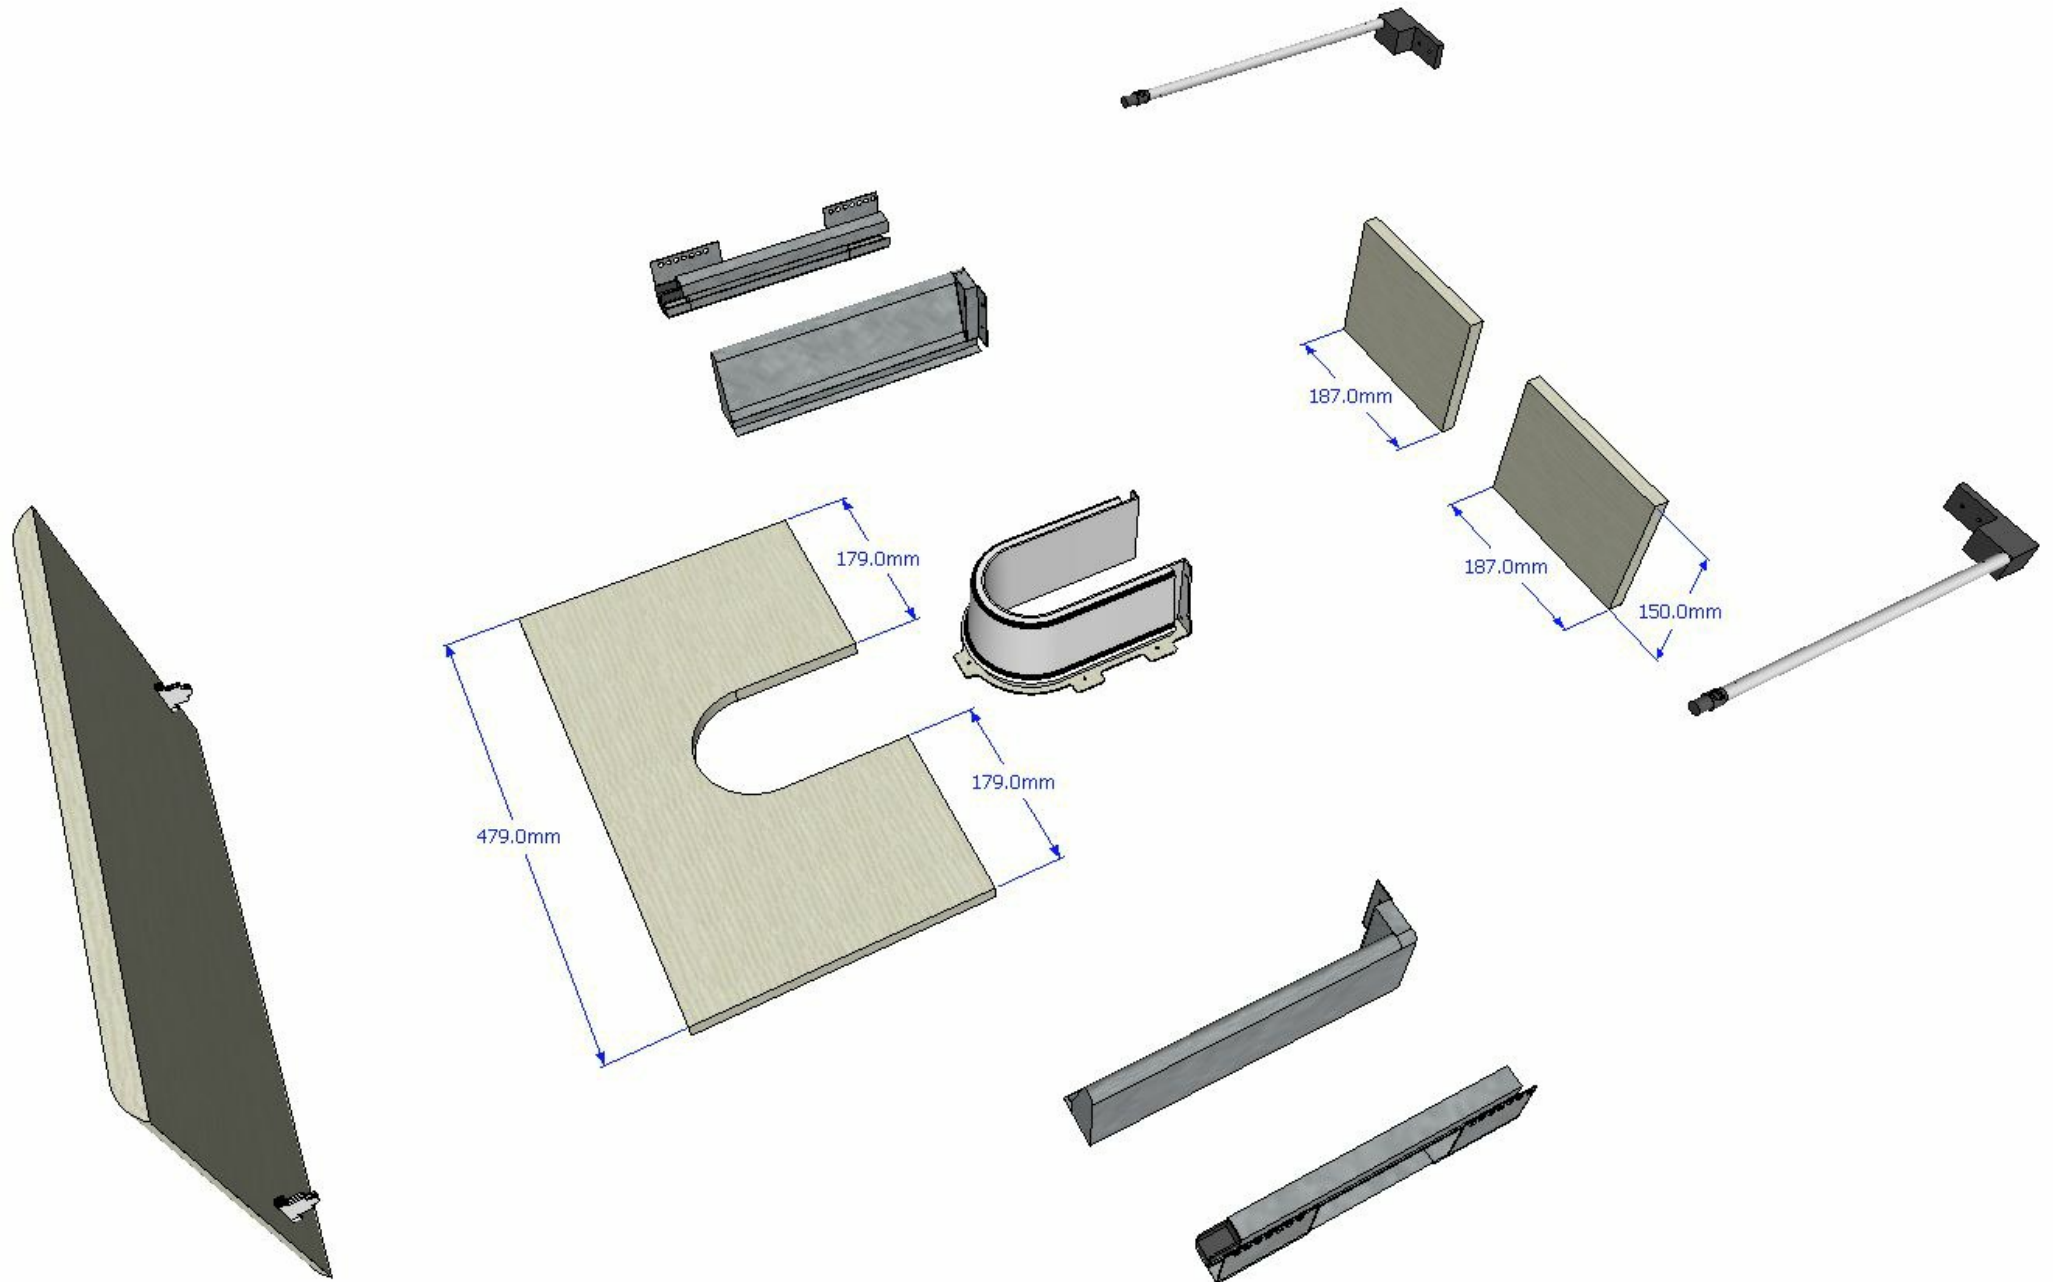

600 Floor Standing Drawer Unit

600 Floor Standing Drawer Unit

600 Floor Standing Drawer Unit

600 Floor Standing Drawer Unit

600 Floor Standing Drawer Unit

Left Elevation

Front Elevation

Right Elevation

600 Floor Standing Drawer Unit

Main Carcass Assembly

600 Floor Standing Drawer Unit

Top Drawer Assembly

600 Floor Standing Drawer Unit

Bottom Drawer Assembly

600 Floor Standing Drawer Unit

Separate Components