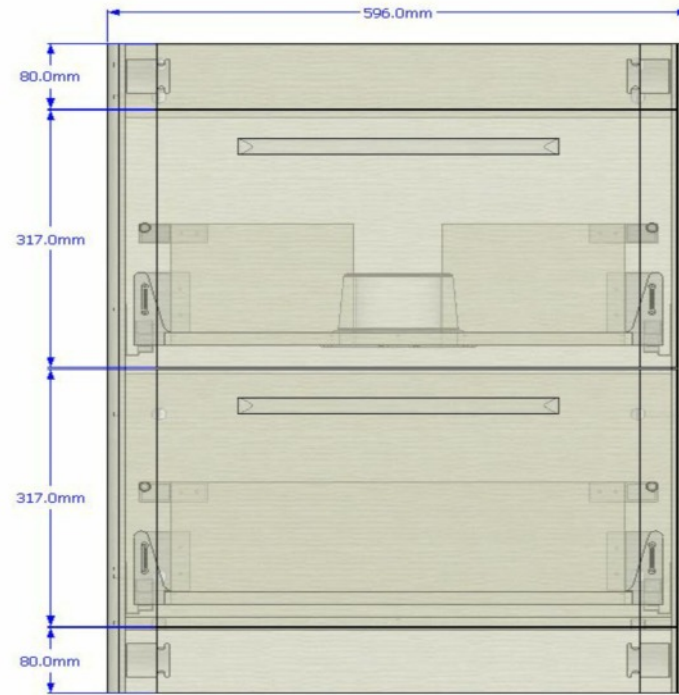

600 Floor Standing Drawer Unit

600 Floor Standing Drawer Unit

600 Floor Standing Drawer Unit

600 Floor Standing Drawer Unit

600 Floor Standing Drawer Unit

Left Elevation

Front Elevation

Right Elevation

600 Floor Standing Drawer Unit

Main Carcass Assembly

600 Floor Standing Drawer Unit

Top Drawer Assembly

600 Floor Standing Drawer Unit

Bottom Drawer Assembly

600 Floor Standing Drawer Unit

Separate Components