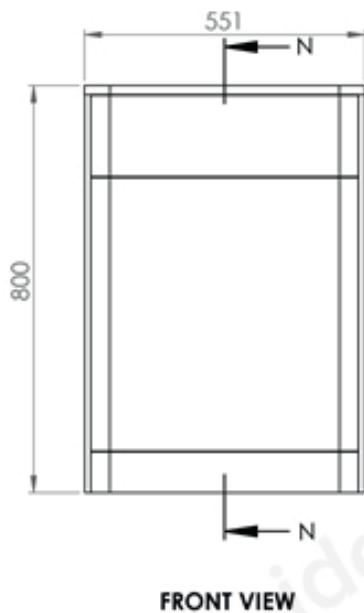

Technical Data Sheet

Colorado WC Unit
EF709

essential
BATHROOMS

TECHNICAL SPECIFICATION

EF709 Colorado WC Unit

COLOUR OPTIONS Graphite Grey/Matt White

FRONT VIEW

SECTION N-N
SIDE VIEW

BOTTOM VIEW