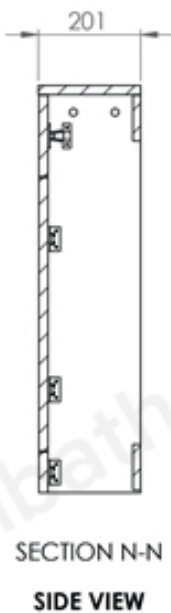

Technical Data Sheet

Colorado WC Unit
EF709

essential
BATHROOMS

TECHNICAL SPECIFICATION

EF709 Colorado WC Unit

COLOUR OPTIONS Graphite Grey/Matt White

FRONT VIEW

SECTION N-N
SIDE VIEW

BOTTOM VIEW