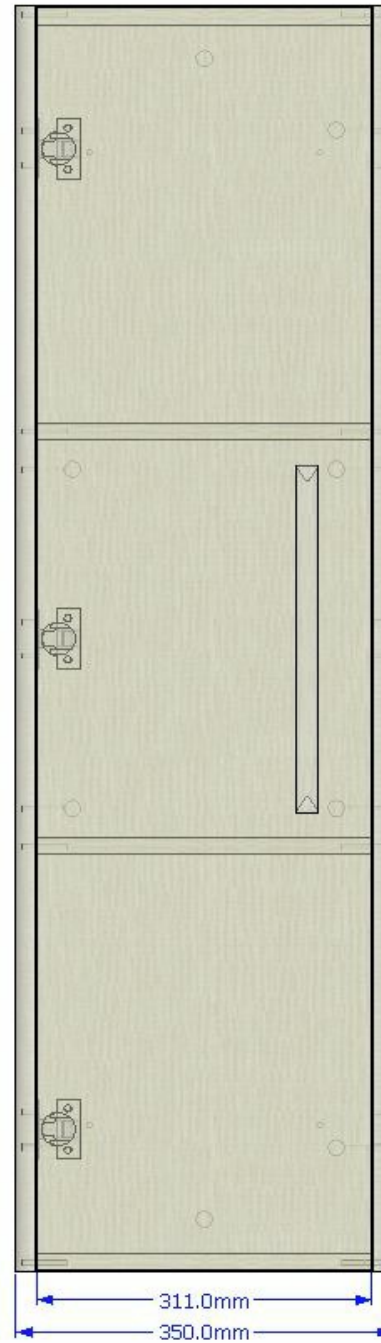

350 Tall Wall Hunt Cabinet

Front View

350 Tall Wall Hunt Cabinet

Front X Ray View

350 Tall Wall Hunt Cabinet

Back View

350 Tall Wall Hunt Cabinet

Back X Ray View

350 Tall Wall Hunt Cabinet

Dimensional Elevation Views

Left Elevation

Front Elevation

Right Elevation

350 Tall Wall Hunt Cabinet

Assembly Components