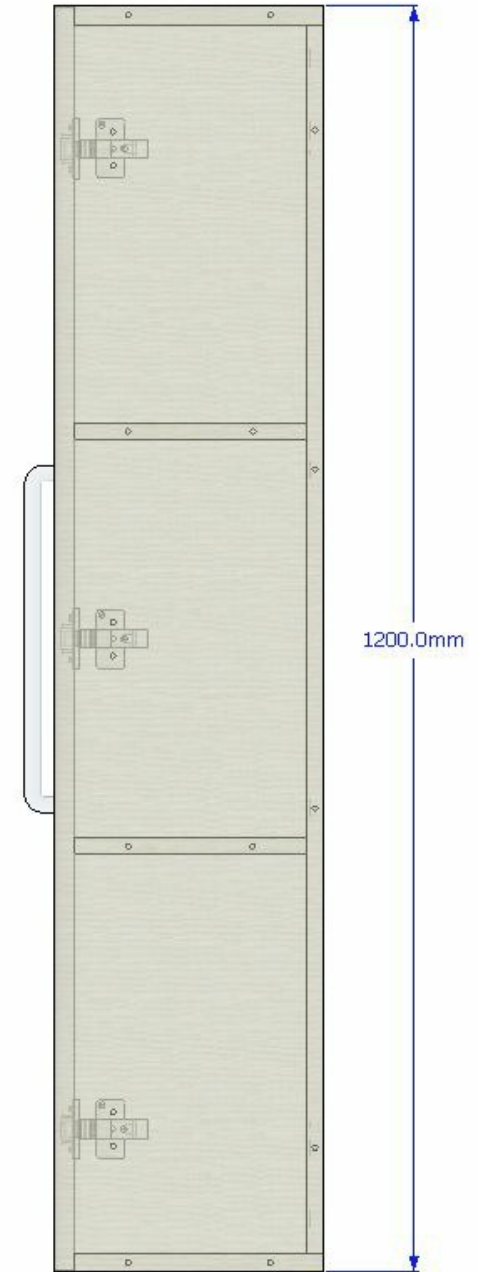

350 Tall Wall Hunt Cabinet

Front View

350 Tall Wall Hunt Cabinet

Front X Ray View

350 Tall Wall Hunt Cabinet

Back View

350 Tall Wall Hunt Cabinet

Back X Ray View

350 Tall Wall Hunt Cabinet

Dimensional Elevation Views

Left Elevation

Front Elevation

Right Elevation

350 Tall Wall Hunt Cabinet

Assembly Components