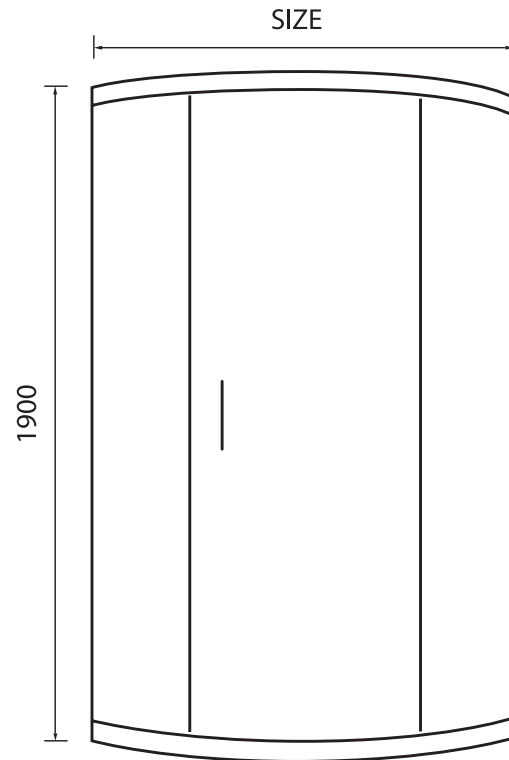

# Technical Data Sheet

Spring Single Door Offset Quadrant  
ED062 • ED063 • ED064 • ED065

**essential**  
BATHROOMS

## TECHNICAL SPECIFICATION

Product Codes	Description	Glass (mm)	Height (mm)	Size (mm)	Adjustment Min / Max (mm)	Opening (mm)
ED062	Spring 900 x 760 Offset Quadrant 1 Door	6mm	1900mm	900 x 760mm	865-885 / 725-745mm	415mm
ED063	Spring 1000 x 800 Offset Quadrant 1 Door	6mm	1900mm	1000 x 800mm	965-985 / 765-785mm	415mm
ED064	Spring 1200 x 800 Offset Quadrant 1 Door	6mm	1900mm	1200 x 800mm	1165-1185 / 765-785mm	415mm
ED065	Spring 1200 x 900 Offset Quadrant 1 Door	6mm	1900mm	1200 x 900mm	1165-1185 / 865-885mm	415mm