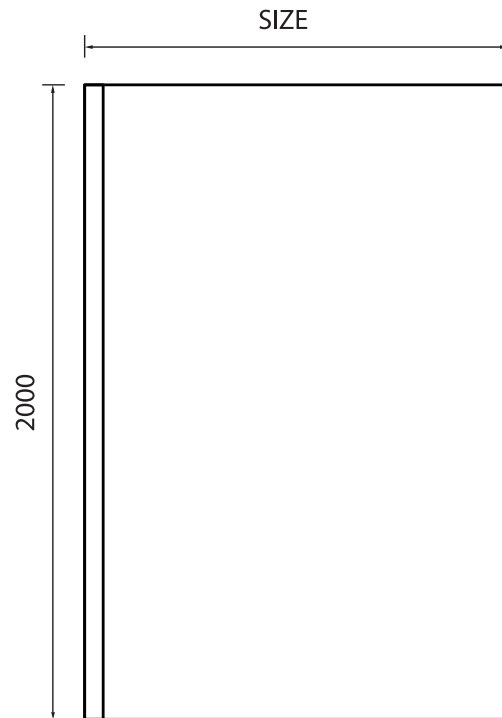

Technical Data Sheet

Spring Wetroom Panels

ED038 • ED039 • ED040 • ED041 • ED042 • ED043 • ED044 • ED037 • ED045 • ED046

essential
BATHROOMS

TECHNICAL SPECIFICATION

Product Codes	Description	Glass (mm)	Height (mm)	Size (mm)	Adjustment Min / Max (mm)
ED038	Spring Wetroom 700	8mm	2000mm	700mm	675-700mm
ED039	Spring Wetroom 760	8mm	2000mm	760mm	735-760mm
ED040	Spring Wetroom 800	8mm	2000mm	800mm	775-800mm
ED041	Spring Wetroom 900	8mm	2000mm	900mm	875-900mm
ED042	Spring Wetroom 1000	8mm	2000mm	1000mm	975-1000mm
ED043	Spring Wetroom 1100	8mm	2000mm	1100mm	1075-1100mm
ED044	Spring Wetroom 1200	8mm	2000mm	1200mm	1175-1200mm
ED037	Spring Wetroom 1400	8mm	2000mm	1400mm	1375-1400mm
ED045	Spring Wetroom Floor to Ceiling Post	-	3000mm	-	-
ED046	Spring Wetroom Floor Channel	-	-	1600mm	-