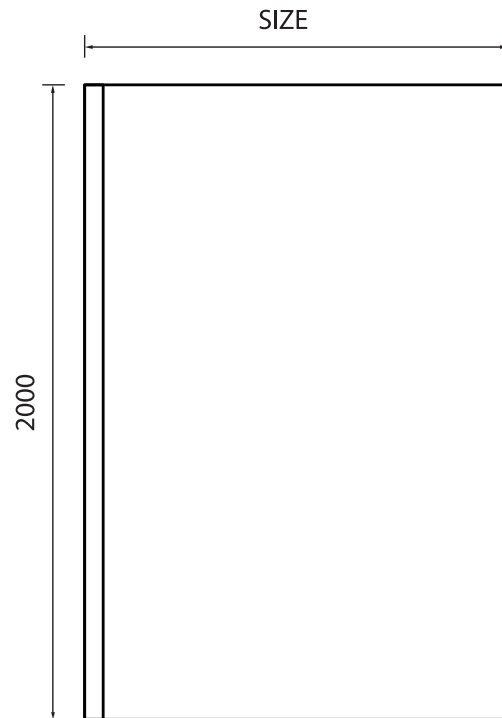

Technical Data Sheet

Spring Wetroom Panels

ED038 • ED039 • ED040 • ED041 • ED042 • ED043 • ED044 • ED037 • ED045 • ED046

essential
BATHROOMS

TECHNICAL SPECIFICATION

Product Codes	Description	Glass (mm)	Height (mm)	Size (mm)	Adjustment Min / Max (mm)
ED038	Spring Wetroom 700	8mm	2000mm	700mm	675-700mm
ED039	Spring Wetroom 760	8mm	2000mm	760mm	735-760mm
ED040	Spring Wetroom 800	8mm	2000mm	800mm	775-800mm
ED041	Spring Wetroom 900	8mm	2000mm	900mm	875-900mm
ED042	Spring Wetroom 1000	8mm	2000mm	1000mm	975-1000mm
ED043	Spring Wetroom 1100	8mm	2000mm	1100mm	1075-1100mm
ED044	Spring Wetroom 1200	8mm	2000mm	1200mm	1175-1200mm
ED037	Spring Wetroom 1400	8mm	2000mm	1400mm	1375-1400mm
ED045	Spring Wetroom Floor to Ceiling Post	-	3000mm	-	-
ED046	Spring Wetroom Floor Channel	-	-	1600mm	-