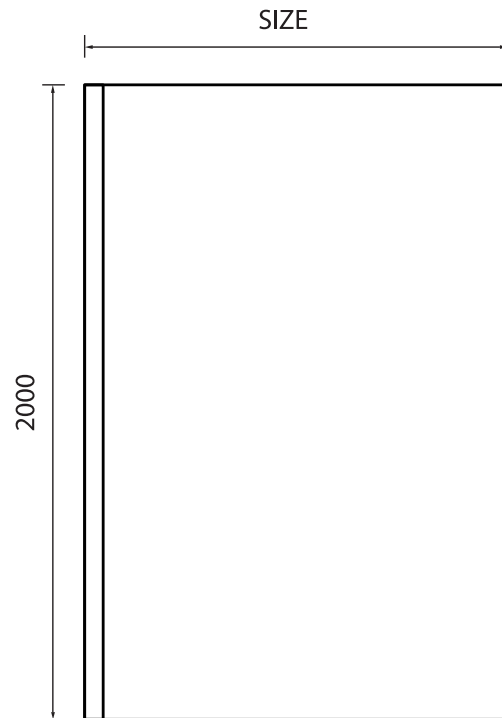

### TECHNICAL SPECIFICATION

Product Codes	Description	Glass (mm)	Height (mm)	Size (mm)	Adjustment Min / Max (mm)
ED038	Spring Wetroom 700	8mm	2000mm	700mm	675-700mm
ED039	Spring Wetroom 760	8mm	2000mm	760mm	735-760mm
ED040	Spring Wetroom 800	8mm	2000mm	800mm	775-800mm
ED041	Spring Wetroom 900	8mm	2000mm	900mm	875-900mm
ED042	Spring Wetroom 1000	8mm	2000mm	1000mm	975-1000mm
ED043	Spring Wetroom 1100	8mm	2000mm	1100mm	1075-1100mm
ED044	Spring Wetroom 1200	8mm	2000mm	1200mm	1175-1200mm
ED037	Spring Wetroom 1400	8mm	2000mm	1400mm	1375-1400mm
ED045	Spring Wetroom Floor to Ceiling Post	-	3000mm	-	-
ED046	Spring Wetroom Floor Channel	-	-	1600mm	-