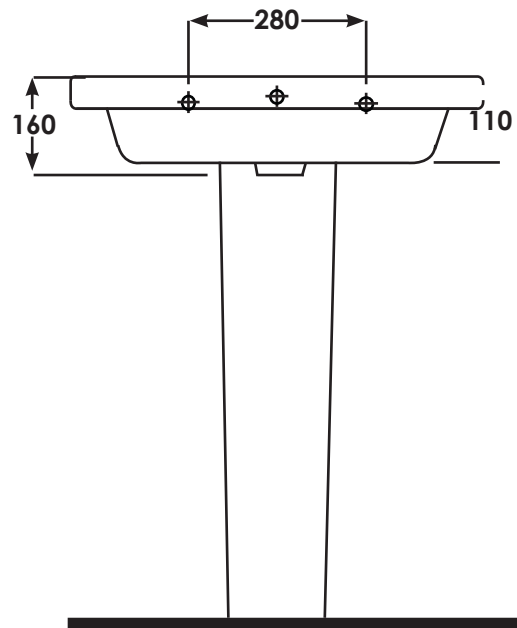

# Technical Data Sheet

Ivy 65cm Basin and Full Pedestal  
EC7004 / EC7006

**essential**  
BATHROOMS

### EC7004 / EC7006 Ivy 65cm Basin and Full Pedestal

SIZE	650 x 460mm
TAP HOLE	Single tap hole
OVER FLOW	Over flow built in
MATERIAL	Vitreous China
WEIGHT	30.80 kg
COLOURS	Alpine White
FIXING	Fisher fittings supplied for basin

Dimensions: All measurements are in millimeters and are subject to normal manufacturing variations.

Note: Due to a continuing development programme to improve design and performance, the manufacturer reserves all rights to vary specifications without prior informations. Please note accessories are for photographic use only.