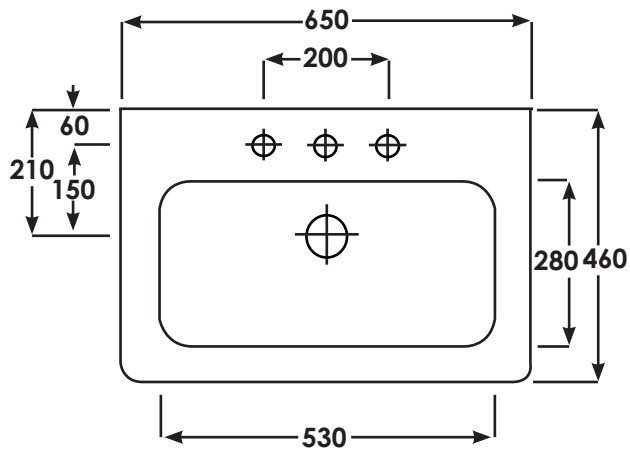

# Technical Data Sheet

Ivy 65cm Basin and Full Pedestal  
EC7004 / EC7006

**essential**  
BATHROOMS

### EC7004 / EC7006 Ivy 65cm Basin and Full Pedestal

SIZE	650 x 460mm
TAP HOLE	Single tap hole
OVER FLOW	Over flow built in
MATERIAL	Vitreous China
WEIGHT	30.80 kg
COLOURS	Alpine White
FIXING	Fisher fittings supplied for basin

Dimensions: All measurements are in millimeters and are subject to normal manufacturing variations.

Note: Due to a continuing development programme to improve design and performance, the manufacturer reserves all rights to vary specifications without prior informations. Please note accessories are for photographic use only.