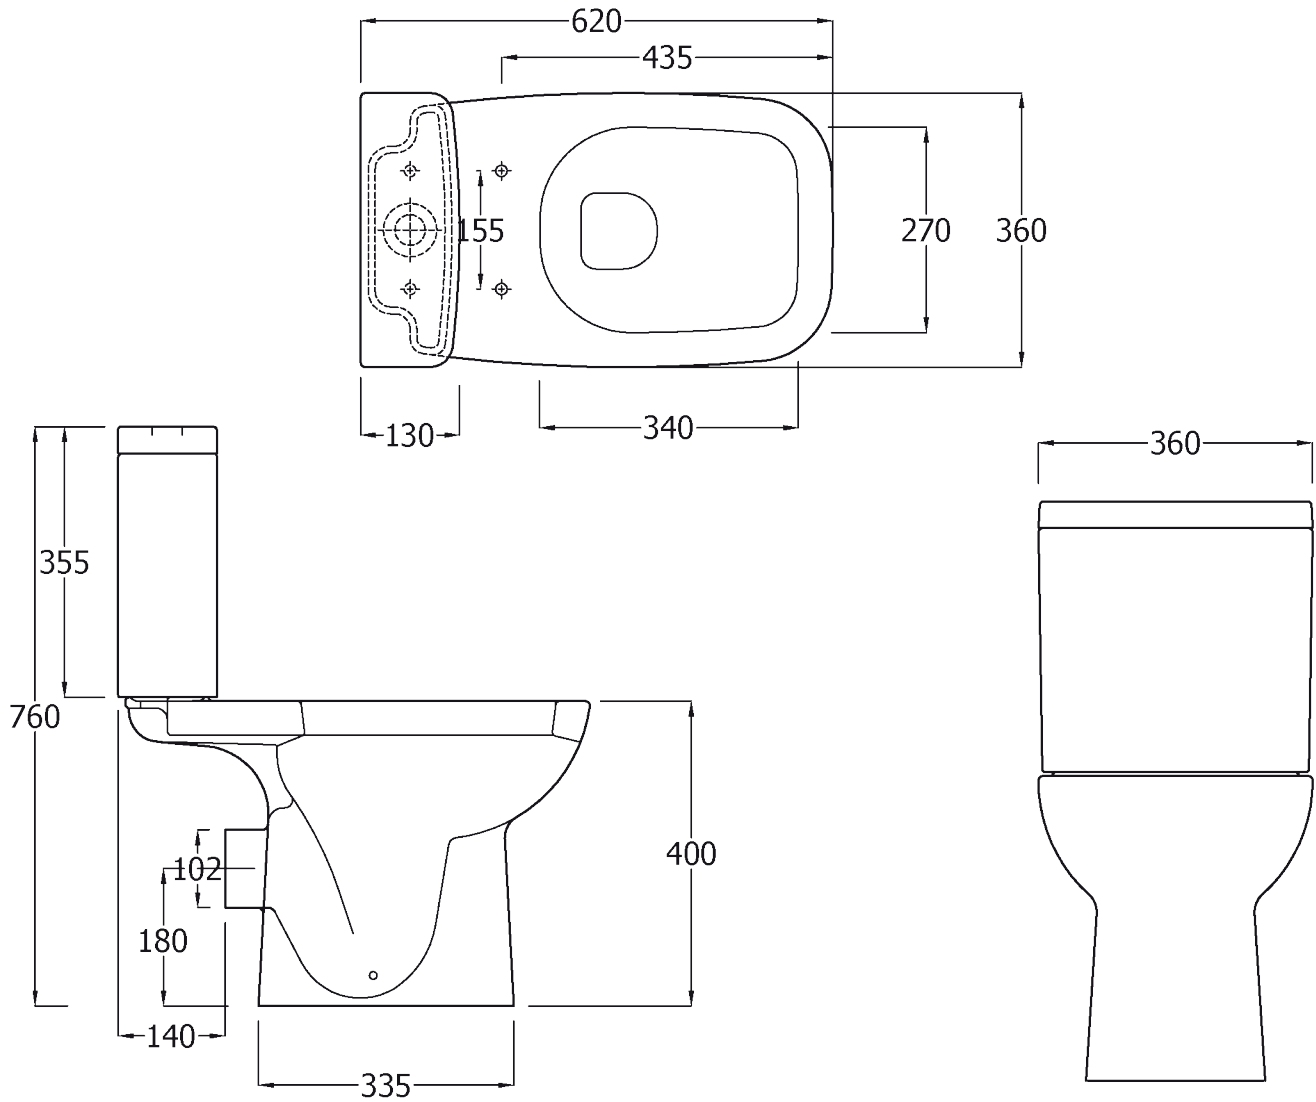

# Technical Data Sheet

Violet Close Coupled WC with Cistern  
EC6005

**essential**  
BATHROOMS

Dimensions Tolerances - Less than 75 mm.  $\pm 5\%$  - Not Less than 75 mm.  $\pm 2\%$

Dimensions: All measurements are in millimeters and are subject to normal manufacturing variations.