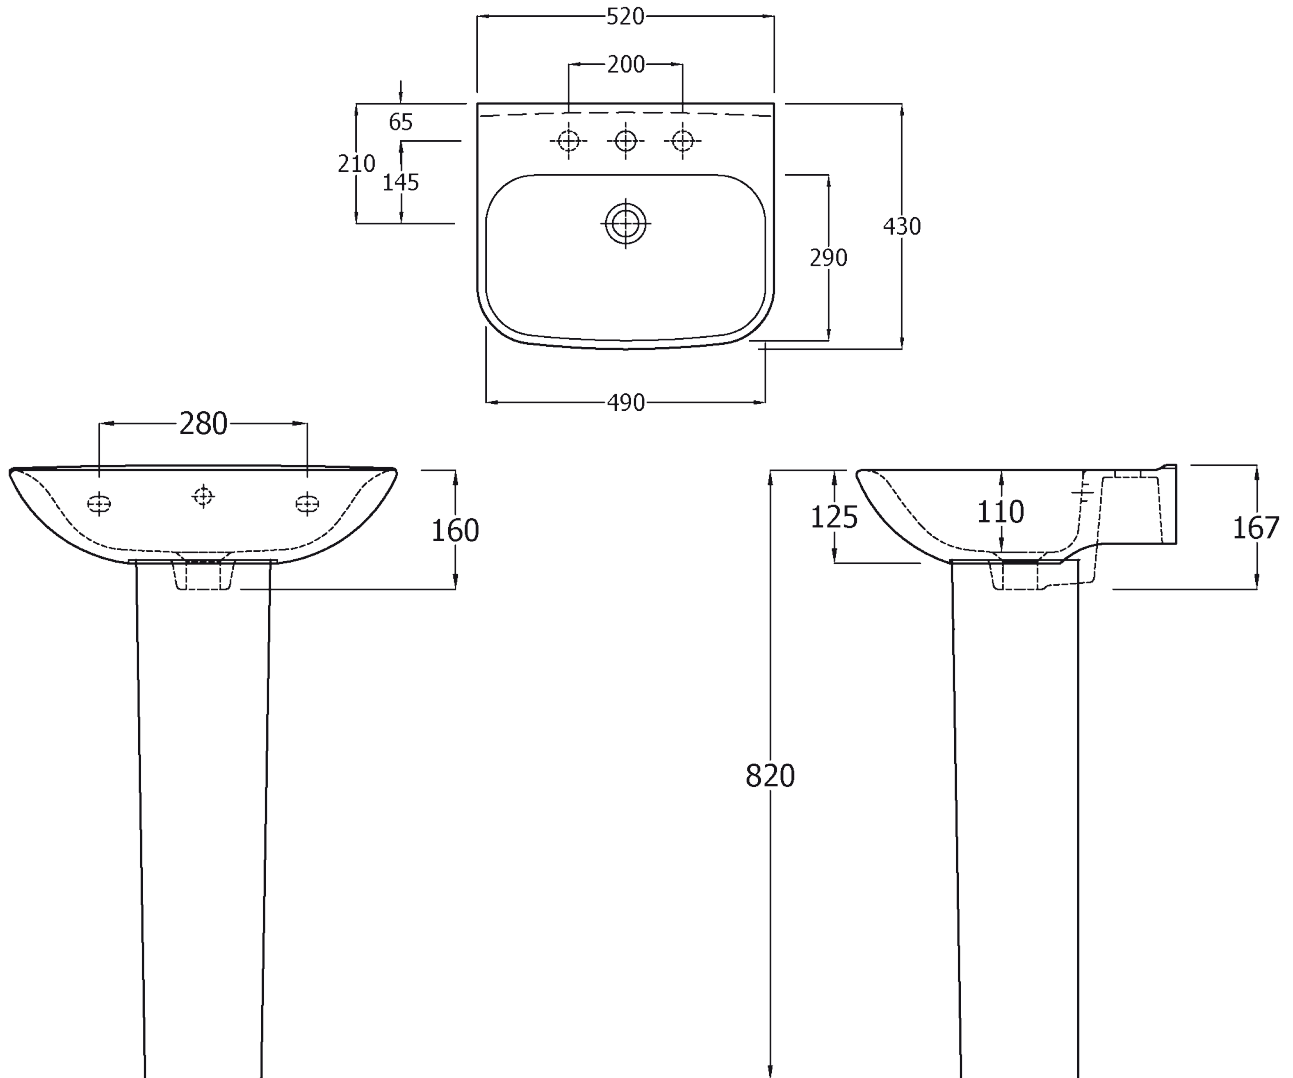

# Technical Data Sheet

Violet 52cm Wash Basin with Full Pedestal  
EC6002/EC6003

**essential**  
BATHROOMS

Dimensions Tolerances - Less than 75 mm.  $\pm 5\%$  - Not Less than 75 mm.  $\pm 2\%$

Dimensions: All measurements are in millimeters and are subject to normal manufacturing variations.