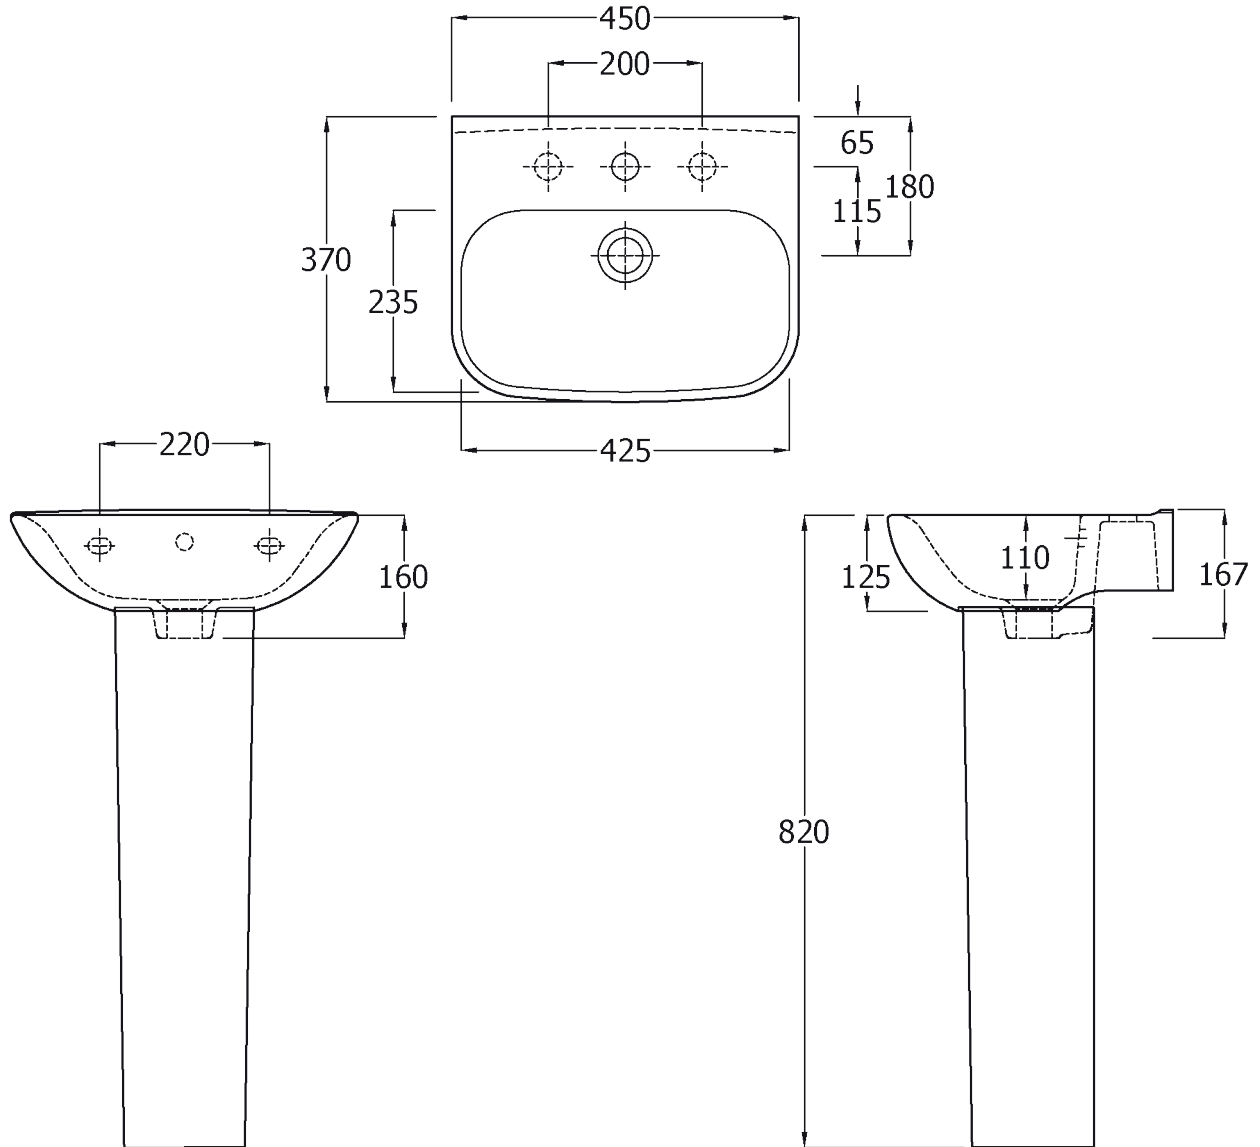

# Technical Data Sheet

Violet 45cm Wash Basin with Full Pedestal  
EC6001/EC6003

**essential**  
BATHROOMS

Dimensions Tolerances - Less than 75 mm.  $\pm 5\%$  - Not Less than 75 mm.  $\pm 2\%$

Dimensions: All measurements are in millimeters and are subject to normal manufacturing variations.

Note: Due to a continuing development programme to improve design and performance, the manufacturer reserves all rights to vary specifications without prior informations. Please note accessories are for photographic use only.