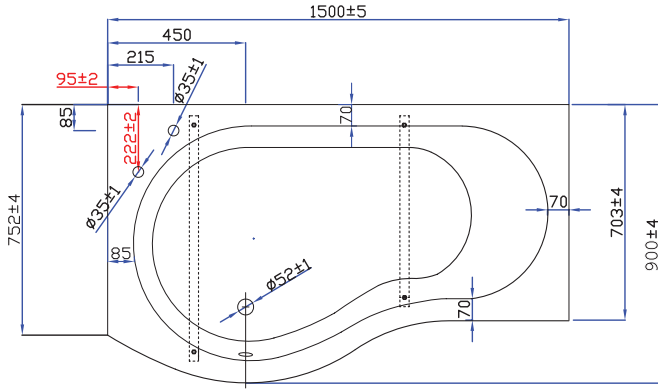

Hampstead

Shower Bath LH

Profile colour: White Size: 1500mm
Product code: 150902

Material: Lucite Acrylic 3.2mm
Reinforcement: Double encapsulated GRP
Capacity: 200 Litres
Panel: Acrylic reinforced with GRP
Tapholes: Undrilled
Installation Height: 555mm
Overbath Screen: 6mm Curved Glass with Chrome finish towel rail
Guarantee: 10 year guarantee

Hampstead

Shower Bath RH

Profile colour: White Size: 1500mm
Product code: 150901

Material: Lucite Acrylic 3.2mm
Reinforcement: Double encapsulated GRP
Capacity: 200 Litres
Panel: Acrylic reinforced with GRP
Tapholes: Undrilled
Installation Height: 555mm
Overbath Screen: 6mm Curved Glass with Chrome finish towel rail
Guarantee: 10 year guarantee

Hampstead

Shower Bath LH

Profile colour: White Size: 1700mm
Product code: 170902

Material: Lucite Acrylic 3.2mm
Capacity: 220 Litres
Reinforcement: Double encapsulated GRP
Panel: Acrylic reinforced with GRP
Tapholes: Undrilled
Installation Height: 555mm
Overbath Screen: 6mm Curved Glass with Chrome finish towel rail
Guarantee: 10 year guarantee

Hampstead

Shower Bath RH

Profile colour: White Size: 1700mm
Product code: 170901

Material: Lucite Acrylic 3.2mm
Capacity: 220 Litres
Reinforcement: Double encapsulated GRP
Panel: Acrylic reinforced with GRP
Tapholes: Undrilled
Installation Height: 555mm
Overbath Screen: 6mm Curved Glass with Chrome finish towel rail
Guarantee: 10 year guarantee