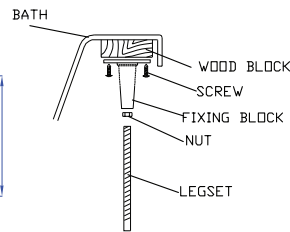

Hampstead

Shower Bath LH

Profile colour: White Size: 1500mm
Product code: 150902

Material: Lucite Acrylic 3.2mm
Reinforcement: Double encapsulated GRP
Capacity: 200 Litres
Panel: Acrylic reinforced with GRP
Tapholes: Undrilled
Installation Height: 555mm
Overbath Screen: 6mm Curved Glass with Chrome finish towel rail
Guarantee: 10 year guarantee

Hampstead

Shower Bath RH

Profile colour: White Size: 1500mm
Product code: 150901

Material: Lucite Acrylic 3.2mm
Reinforcement: Double encapsulated GRP
Capacity: 200 Litres
Panel: Acrylic reinforced with GRP
Tapholes: Undrilled
Installation Height: 555mm
Overbath Screen: 6mm Curved Glass with Chrome finish towel rail
Guarantee: 10 year guarantee

Hampstead

Shower Bath LH

Profile colour: White Size: 1700mm
Product code: 170902

Material: Lucite Acrylic 3.2mm
Capacity: 220 Litres
Reinforcement: Double encapsulated GRP
Panel: Acrylic reinforced with GRP
Tapholes: Undrilled
Installation Height: 555mm
Overbath Screen: 6mm Curved Glass with Chrome finish towel rail
Guarantee: 10 year guarantee

Hampstead

Shower Bath RH

Profile colour: White Size: 1700mm
Product code: 170901

Material: Lucite Acrylic 3.2mm
Capacity: 220 Litres
Reinforcement: Double encapsulated GRP
Panel: Acrylic reinforced with GRP
Tapholes: Undrilled
Installation Height: 555mm
Overbath Screen: 6mm Curved Glass with Chrome finish towel rail
Guarantee: 10 year guarantee