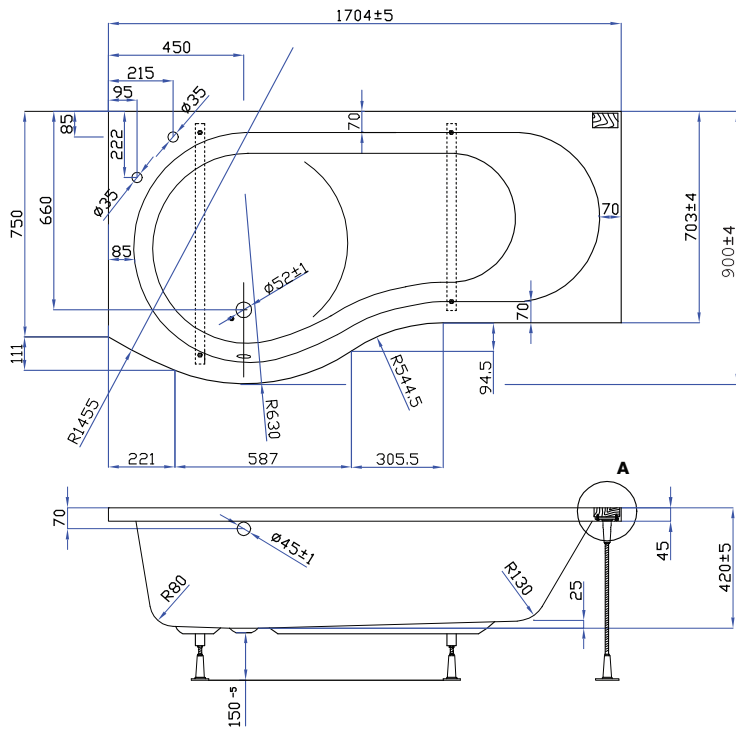

Hampstead

Shower Bath LH

Profile colour: White Size: 1500mm
Product code: 150902

Material: Lucite Acrylic 3.2mm
Reinforcement: Double encapsulated GRP
Capacity: 200 Litres
Panel: Acrylic reinforced with GRP
Tapholes: Undrilled
Installation Height: 555mm
Overbath Screen: 6mm Curved Glass with Chrome finish towel rail
Guarantee: 10 year guarantee

Hampstead

Shower Bath RH

Profile colour: White Size: 1500mm
Product code: 150901

Material: Lucite Acrylic 3.2mm
Reinforcement: Double encapsulated GRP
Capacity: 200 Litres
Panel: Acrylic reinforced with GRP
Tapholes: Undrilled
Installation Height: 555mm
Overbath Screen: 6mm Curved Glass with Chrome finish towel rail
Guarantee: 10 year guarantee

Hampstead

Shower Bath LH

Profile colour: White Size: 1700mm
Product code: 170902

Material: Lucite Acrylic 3.2mm
Capacity: 220 Litres
Reinforcement: Double encapsulated GRP
Panel: Acrylic reinforced with GRP
Tapholes: Undrilled
Installation Height: 555mm
Overbath Screen: 6mm Curved Glass with Chrome finish towel rail
Guarantee: 10 year guarantee

Hampstead

Shower Bath RH

Profile colour: White Size: 1700mm
Product code: 170901

Material: Lucite Acrylic 3.2mm
Capacity: 220 Litres
Reinforcement: Double encapsulated GRP
Panel: Acrylic reinforced with GRP
Tapholes: Undrilled
Installation Height: 555mm
Overbath Screen: 6mm Curved Glass with Chrome finish towel rail
Guarantee: 10 year guarantee