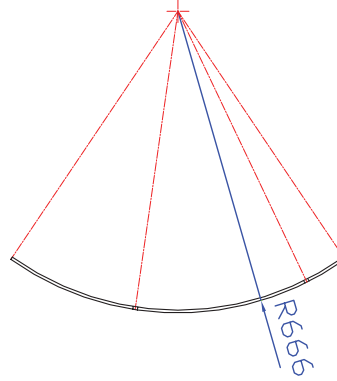

Hampstead

Shower Bath LH

Profile colour: White Size: 1500mm
Product code: 150902

Material: Lucite Acrylic 3.2mm
Reinforcement: Double encapsulated GRP
Capacity: 200 Litres
Panel: Acrylic reinforced with GRP
Tapholes: Undrilled
Installation Height: 555mm
Overbath Screen: 6mm Curved Glass with Chrome finish towel rail
Guarantee: 10 year guarantee

Hampstead

Shower Bath RH

Profile colour: White Size: 1500mm
Product code: 150901

Material: Lucite Acrylic 3.2mm
Reinforcement: Double encapsulated GRP
Capacity: 200 Litres
Panel: Acrylic reinforced with GRP
Tapholes: Undrilled
Installation Height: 555mm
Overbath Screen: 6mm Curved Glass with Chrome finish towel rail
Guarantee: 10 year guarantee

Hampstead

Shower Bath LH

Profile colour: White Size: 1700mm
Product code: 170902

Material: Lucite Acrylic 3.2mm
Capacity: 220 Litres
Reinforcement: Double encapsulated GRP
Panel: Acrylic reinforced with GRP
Tapholes: Undrilled
Installation Height: 555mm
Overbath Screen: 6mm Curved Glass with Chrome finish towel rail
Guarantee: 10 year guarantee

Hampstead

Shower Bath RH

Profile colour: White Size: 1700mm
Product code: 170901

Material: Lucite Acrylic 3.2mm
Capacity: 220 Litres
Reinforcement: Double encapsulated GRP
Panel: Acrylic reinforced with GRP
Tapholes: Undrilled
Installation Height: 555mm
Overbath Screen: 6mm Curved Glass with Chrome finish towel rail
Guarantee: 10 year guarantee