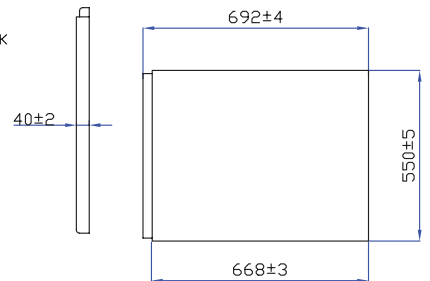

Hampstead

Shower Bath LH

Profile colour: White Size: 1500mm
Product code: 150902

Material: Lucite Acrylic 3.2mm
Reinforcement: Double encapsulated GRP
Capacity: 200 Litres
Panel: Acrylic reinforced with GRP
Tapholes: Undrilled
Installation Height: 555mm
Overbath Screen: 6mm Curved Glass with Chrome finish towel rail
Guarantee: 10 year guarantee

Hampstead

Shower Bath RH

Profile colour: White Size: 1500mm
Product code: 150901

Material: Lucite Acrylic 3.2mm
Reinforcement: Double encapsulated GRP
Capacity: 200 Litres
Panel: Acrylic reinforced with GRP
Tapholes: Undrilled
Installation Height: 555mm
Overbath Screen: 6mm Curved Glass with Chrome finish towel rail
Guarantee: 10 year guarantee

Hampstead

Shower Bath LH

Profile colour: White Size: 1700mm
Product code: 170902

Material: Lucite Acrylic 3.2mm
Capacity: 220 Litres
Reinforcement: Double encapsulated GRP
Panel: Acrylic reinforced with GRP
Tapholes: Undrilled
Installation Height: 555mm
Overbath Screen: 6mm Curved Glass with Chrome finish towel rail
Guarantee: 10 year guarantee

Hampstead

Shower Bath RH

Profile colour: White Size: 1700mm
Product code: 170901

Material: Lucite Acrylic 3.2mm
Capacity: 220 Litres
Reinforcement: Double encapsulated GRP
Panel: Acrylic reinforced with GRP
Tapholes: Undrilled
Installation Height: 555mm
Overbath Screen: 6mm Curved Glass with Chrome finish towel rail
Guarantee: 10 year guarantee