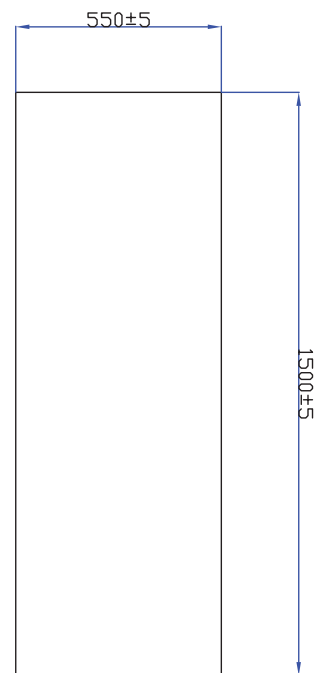

Hampstead

Shower Bath LH

Profile colour: White Size: 1500mm
Product code: 150902

Material: Lucite Acrylic 3.2mm
Reinforcement: Double encapsulated GRP
Capacity: 200 Litres
Panel: Acrylic reinforced with GRP
Tapholes: Undrilled
Installation Height: 555mm
Overbath Screen: 6mm Curved Glass with Chrome finish towel rail
Guarantee: 10 year guarantee

Hampstead

Shower Bath RH

Profile colour: White Size: 1500mm
Product code: 150901

Material: Lucite Acrylic 3.2mm
Reinforcement: Double encapsulated GRP
Capacity: 200 Litres
Panel: Acrylic reinforced with GRP
Tapholes: Undrilled
Installation Height: 555mm
Overbath Screen: 6mm Curved Glass with Chrome finish towel rail
Guarantee: 10 year guarantee

Hampstead

Shower Bath LH

Profile colour: White Size: 1700mm
Product code: 170902

Material: Lucite Acrylic 3.2mm
Capacity: 220 Litres
Reinforcement: Double encapsulated GRP
Panel: Acrylic reinforced with GRP
Tapholes: Undrilled
Installation Height: 555mm
Overbath Screen: 6mm Curved Glass with Chrome finish towel rail
Guarantee: 10 year guarantee

Hampstead

Shower Bath RH

Profile colour: White Size: 1700mm
Product code: 170901

Material: Lucite Acrylic 3.2mm
Capacity: 220 Litres
Reinforcement: Double encapsulated GRP
Panel: Acrylic reinforced with GRP
Tapholes: Undrilled
Installation Height: 555mm
Overbath Screen: 6mm Curved Glass with Chrome finish towel rail
Guarantee: 10 year guarantee