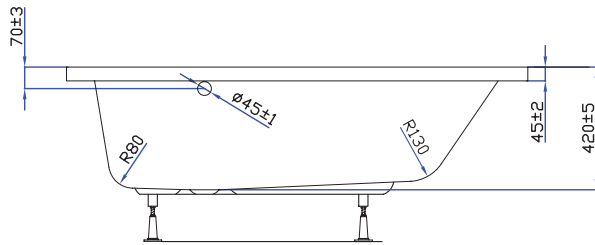

Hampstead

Shower Bath LH

Profile colour: White Size: 1500mm
Product code: 150902

Material: Lucite Acrylic 3.2mm
Reinforcement: Double encapsulated GRP
Capacity: 200 Litres
Panel: Acrylic reinforced with GRP
Tapholes: Undrilled
Installation Height: 555mm
Overbath Screen: 6mm Curved Glass with Chrome finish towel rail
Guarantee: 10 year guarantee

Hampstead

Shower Bath RH

Profile colour: White Size: 1500mm
Product code: 150901

Material: Lucite Acrylic 3.2mm
Reinforcement: Double encapsulated GRP
Capacity: 200 Litres
Panel: Acrylic reinforced with GRP
Tapholes: Undrilled
Installation Height: 555mm
Overbath Screen: 6mm Curved Glass with Chrome finish towel rail
Guarantee: 10 year guarantee

Hampstead

Shower Bath LH

Profile colour: White Size: 1700mm
Product code: 170902

Material: Lucite Acrylic 3.2mm
Capacity: 220 Litres
Reinforcement: Double encapsulated GRP
Panel: Acrylic reinforced with GRP
Tapholes: Undrilled
Installation Height: 555mm
Overbath Screen: 6mm Curved Glass with Chrome finish towel rail
Guarantee: 10 year guarantee

Hampstead

Shower Bath RH

Profile colour: White Size: 1700mm
Product code: 170901

Material: Lucite Acrylic 3.2mm
Capacity: 220 Litres
Reinforcement: Double encapsulated GRP
Panel: Acrylic reinforced with GRP
Tapholes: Undrilled
Installation Height: 555mm
Overbath Screen: 6mm Curved Glass with Chrome finish towel rail
Guarantee: 10 year guarantee