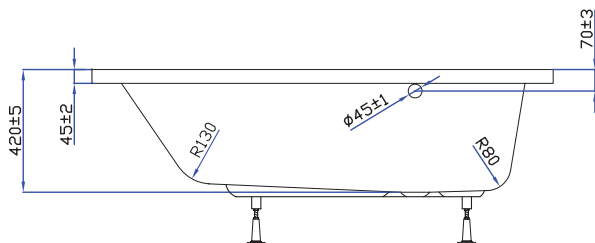

Hampstead

Shower Bath LH

Profile colour: White Size: 1500mm
Product code: 150902

Material: Lucite Acrylic 3.2mm
Reinforcement: Double encapsulated GRP
Capacity: 200 Litres
Panel: Acrylic reinforced with GRP
Tapholes: Undrilled
Installation Height: 555mm
Overbath Screen: 6mm Curved Glass with Chrome finish towel rail
Guarantee: 10 year guarantee

Hampstead

Shower Bath RH

Profile colour: White Size: 1500mm
Product code: 150901

Material: Lucite Acrylic 3.2mm
Reinforcement: Double encapsulated GRP
Capacity: 200 Litres
Panel: Acrylic reinforced with GRP
Tapholes: Undrilled
Installation Height: 555mm
Overbath Screen: 6mm Curved Glass with Chrome finish towel rail
Guarantee: 10 year guarantee

Hampstead

Shower Bath LH

Profile colour: White Size: 1700mm
Product code: 170902

Material: Lucite Acrylic 3.2mm
Capacity: 220 Litres
Reinforcement: Double encapsulated GRP
Panel: Acrylic reinforced with GRP
Tapholes: Undrilled
Installation Height: 555mm
Overbath Screen: 6mm Curved Glass with Chrome finish towel rail
Guarantee: 10 year guarantee

Hampstead

Shower Bath RH

Profile colour: White Size: 1700mm
Product code: 170901

Material: Lucite Acrylic 3.2mm
Capacity: 220 Litres
Reinforcement: Double encapsulated GRP
Panel: Acrylic reinforced with GRP
Tapholes: Undrilled
Installation Height: 555mm
Overbath Screen: 6mm Curved Glass with Chrome finish towel rail
Guarantee: 10 year guarantee