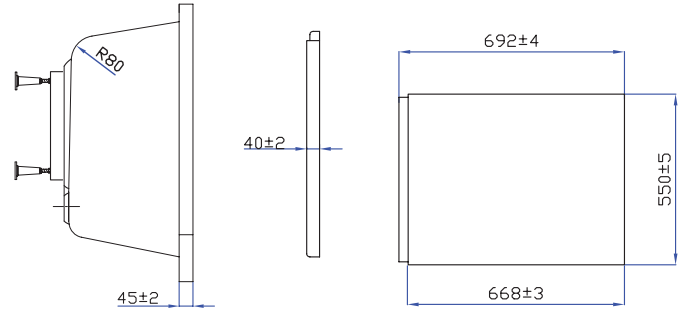

Hampstead

Shower Bath LH

Profile colour: White Size: 1500mm
Product code: 150902

Material: Lucite Acrylic 3.2mm
Reinforcement: Double encapsulated GRP
Capacity: 200 Litres
Panel: Acrylic reinforced with GRP
Tapholes: Undrilled
Installation Height: 555mm
Overbath Screen: 6mm Curved Glass with Chrome finish towel rail
Guarantee: 10 year guarantee

Hampstead

Shower Bath RH

Profile colour: White Size: 1500mm
Product code: 150901

Material: Lucite Acrylic 3.2mm
Reinforcement: Double encapsulated GRP
Capacity: 200 Litres
Panel: Acrylic reinforced with GRP
Tapholes: Undrilled
Installation Height: 555mm
Overbath Screen: 6mm Curved Glass with Chrome finish towel rail
Guarantee: 10 year guarantee

Hampstead

Shower Bath LH

Profile colour: White Size: 1700mm
Product code: 170902

Material: Lucite Acrylic 3.2mm
Capacity: 220 Litres
Reinforcement: Double encapsulated GRP
Panel: Acrylic reinforced with GRP
Tapholes: Undrilled
Installation Height: 555mm
Overbath Screen: 6mm Curved Glass with Chrome finish towel rail
Guarantee: 10 year guarantee

Hampstead

Shower Bath RH

Profile colour: White Size: 1700mm
Product code: 170901

Material: Lucite Acrylic 3.2mm
Capacity: 220 Litres
Reinforcement: Double encapsulated GRP
Panel: Acrylic reinforced with GRP
Tapholes: Undrilled
Installation Height: 555mm
Overbath Screen: 6mm Curved Glass with Chrome finish towel rail
Guarantee: 10 year guarantee