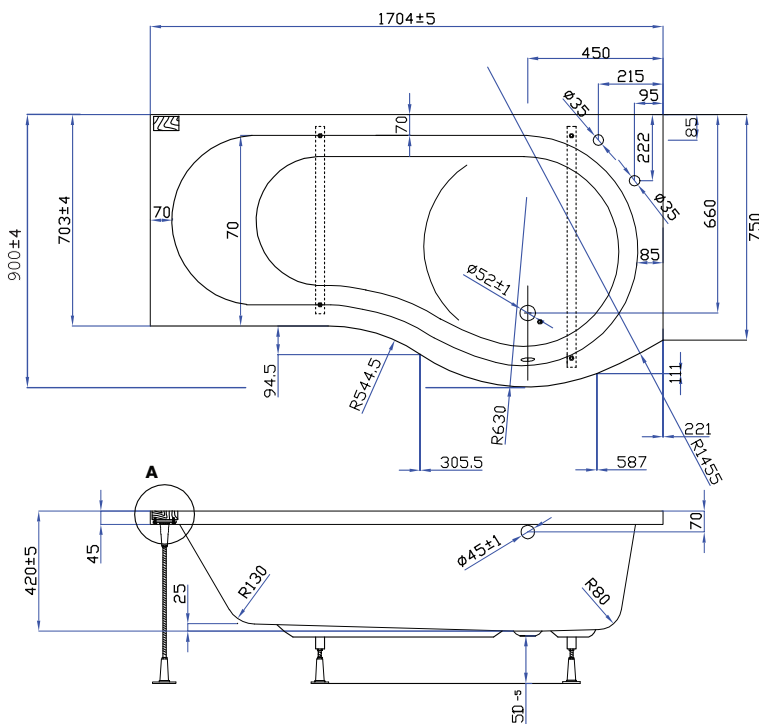

Hampstead

Shower Bath LH

Profile colour: White Size: 1500mm
Product code: 150902

Material: Lucite Acrylic 3.2mm
Reinforcement: Double encapsulated GRP
Capacity: 200 Litres
Panel: Acrylic reinforced with GRP
Tapholes: Undrilled
Installation Height: 555mm
Overbath Screen: 6mm Curved Glass with Chrome finish towel rail
Guarantee: 10 year guarantee

Hampstead

Shower Bath RH

Profile colour: White Size: 1500mm
Product code: 150901

Material: Lucite Acrylic 3.2mm
Reinforcement: Double encapsulated GRP
Capacity: 200 Litres
Panel: Acrylic reinforced with GRP
Tapholes: Undrilled
Installation Height: 555mm
Overbath Screen: 6mm Curved Glass with Chrome finish towel rail
Guarantee: 10 year guarantee

Hampstead

Shower Bath LH

Profile colour: White Size: 1700mm
Product code: 170902

Material: Lucite Acrylic 3.2mm
Capacity: 220 Litres
Reinforcement: Double encapsulated GRP
Panel: Acrylic reinforced with GRP
Tapholes: Undrilled
Installation Height: 555mm
Overbath Screen: 6mm Curved Glass with Chrome finish towel rail
Guarantee: 10 year guarantee

Hampstead

Shower Bath RH

Profile colour: White Size: 1700mm
Product code: 170901

Material: Lucite Acrylic 3.2mm
Capacity: 220 Litres
Reinforcement: Double encapsulated GRP
Panel: Acrylic reinforced with GRP
Tapholes: Undrilled
Installation Height: 555mm
Overbath Screen: 6mm Curved Glass with Chrome finish towel rail
Guarantee: 10 year guarantee