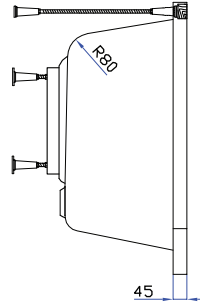

Hampstead

Shower Bath LH

Profile colour: White Size: 1500mm
Product code: 150902

Material: Lucite Acrylic 3.2mm
Reinforcement: Double encapsulated GRP
Capacity: 200 Litres
Panel: Acrylic reinforced with GRP
Tapholes: Undrilled
Installation Height: 555mm
Overbath Screen: 6mm Curved Glass with Chrome finish towel rail
Guarantee: 10 year guarantee

Hampstead

Shower Bath RH

Profile colour: White Size: 1500mm
Product code: 150901

Material: Lucite Acrylic 3.2mm
Reinforcement: Double encapsulated GRP
Capacity: 200 Litres
Panel: Acrylic reinforced with GRP
Tapholes: Undrilled
Installation Height: 555mm
Overbath Screen: 6mm Curved Glass with Chrome finish towel rail
Guarantee: 10 year guarantee

Hampstead

Shower Bath LH

Profile colour: White Size: 1700mm
Product code: 170902

Material: Lucite Acrylic 3.2mm
Capacity: 220 Litres
Reinforcement: Double encapsulated GRP
Panel: Acrylic reinforced with GRP
Tapholes: Undrilled
Installation Height: 555mm
Overbath Screen: 6mm Curved Glass with Chrome finish towel rail
Guarantee: 10 year guarantee

Hampstead

Shower Bath RH

Profile colour: White Size: 1700mm
Product code: 170901

Material: Lucite Acrylic 3.2mm
Capacity: 220 Litres
Reinforcement: Double encapsulated GRP
Panel: Acrylic reinforced with GRP
Tapholes: Undrilled
Installation Height: 555mm
Overbath Screen: 6mm Curved Glass with Chrome finish towel rail
Guarantee: 10 year guarantee