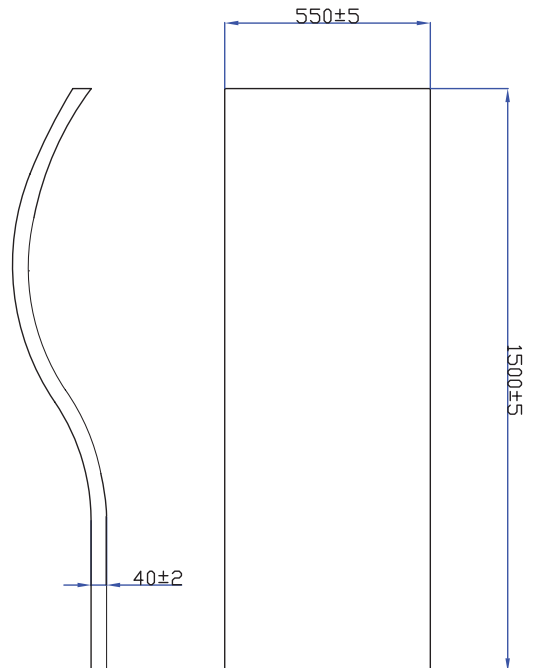

Hampstead

Shower Bath LH

Profile colour: White Size: 1500mm
Product code: 150902

Material: Lucite Acrylic 3.2mm
Reinforcement: Double encapsulated GRP
Capacity: 200 Litres
Panel: Acrylic reinforced with GRP
Tapholes: Undrilled
Installation Height: 555mm
Overbath Screen: 6mm Curved Glass with Chrome finish towel rail
Guarantee: 10 year guarantee

Hampstead

Shower Bath RH

Profile colour: White Size: 1500mm
Product code: 150901

Material: Lucite Acrylic 3.2mm
Reinforcement: Double encapsulated GRP
Capacity: 200 Litres
Panel: Acrylic reinforced with GRP
Tapholes: Undrilled
Installation Height: 555mm
Overbath Screen: 6mm Curved Glass with Chrome finish towel rail
Guarantee: 10 year guarantee

Hampstead

Shower Bath LH

Profile colour: White Size: 1700mm
Product code: 170902

Material: Lucite Acrylic 3.2mm
Capacity: 220 Litres
Reinforcement: Double encapsulated GRP
Panel: Acrylic reinforced with GRP
Tapholes: Undrilled
Installation Height: 555mm
Overbath Screen: 6mm Curved Glass with Chrome finish towel rail
Guarantee: 10 year guarantee

Hampstead

Shower Bath RH

Profile colour: White Size: 1700mm
Product code: 170901

Material: Lucite Acrylic 3.2mm
Capacity: 220 Litres
Reinforcement: Double encapsulated GRP
Panel: Acrylic reinforced with GRP
Tapholes: Undrilled
Installation Height: 555mm
Overbath Screen: 6mm Curved Glass with Chrome finish towel rail
Guarantee: 10 year guarantee