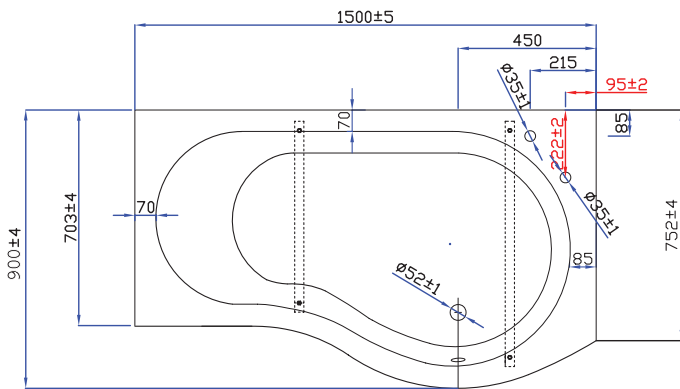

Hampstead

Shower Bath LH

Profile colour: White Size: 1500mm
Product code: 150902

Material: Lucite Acrylic 3.2mm
Reinforcement: Double encapsulated GRP
Capacity: 200 Litres
Panel: Acrylic reinforced with GRP
Tapholes: Undrilled
Installation Height: 555mm
Overbath Screen: 6mm Curved Glass with Chrome finish towel rail
Guarantee: 10 year guarantee

Hampstead

Shower Bath RH

Profile colour: White Size: 1500mm
Product code: 150901

Material: Lucite Acrylic 3.2mm
Reinforcement: Double encapsulated GRP
Capacity: 200 Litres
Panel: Acrylic reinforced with GRP
Tapholes: Undrilled
Installation Height: 555mm
Overbath Screen: 6mm Curved Glass with Chrome finish towel rail
Guarantee: 10 year guarantee

Hampstead

Shower Bath LH

Profile colour: White Size: 1700mm
Product code: 170902

Material: Lucite Acrylic 3.2mm
Capacity: 220 Litres
Reinforcement: Double encapsulated GRP
Panel: Acrylic reinforced with GRP
Tapholes: Undrilled
Installation Height: 555mm
Overbath Screen: 6mm Curved Glass with Chrome finish towel rail
Guarantee: 10 year guarantee

Hampstead

Shower Bath RH

Profile colour: White Size: 1700mm
Product code: 170901

Material: Lucite Acrylic 3.2mm
Capacity: 220 Litres
Reinforcement: Double encapsulated GRP
Panel: Acrylic reinforced with GRP
Tapholes: Undrilled
Installation Height: 555mm
Overbath Screen: 6mm Curved Glass with Chrome finish towel rail
Guarantee: 10 year guarantee