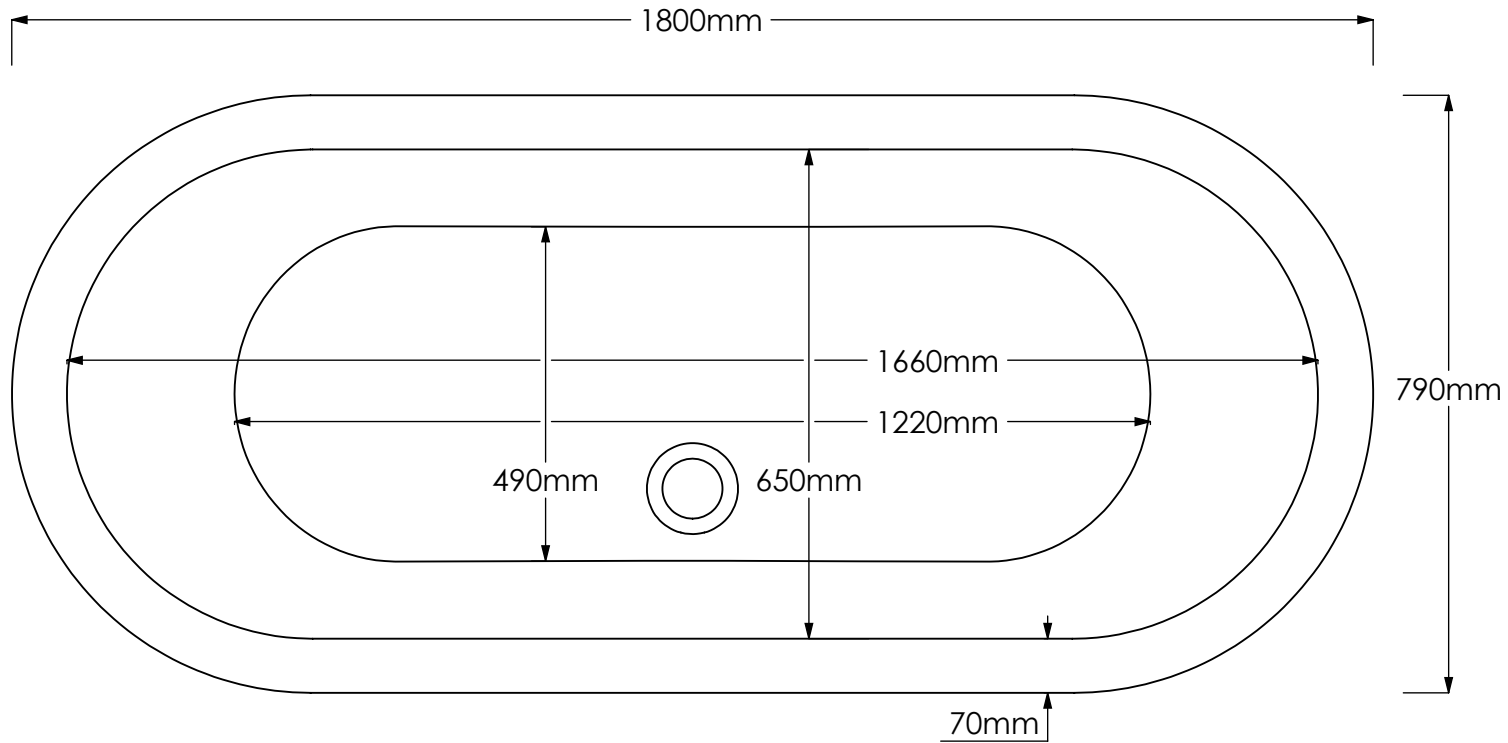

essential
BATHROOMS

Strand Bath
1800x800

essential
BATHROOMS

Strand Skirted Panel
1800x800