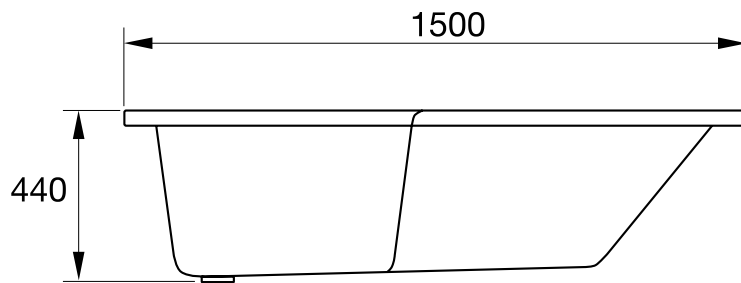

L SHAPE SHOWER BATH

High quality acrylic surface

Fully reinforced with fibreglass with encapsulated baseboard

Available as a right or left hand option

Front and End bath panels available

Bath supplied undrilled for taps

Excludes taps, wastes & shower

Left hand shower bath

Right hand shower bath

Height does not include legs and panel

Drawings show left hand shower bath