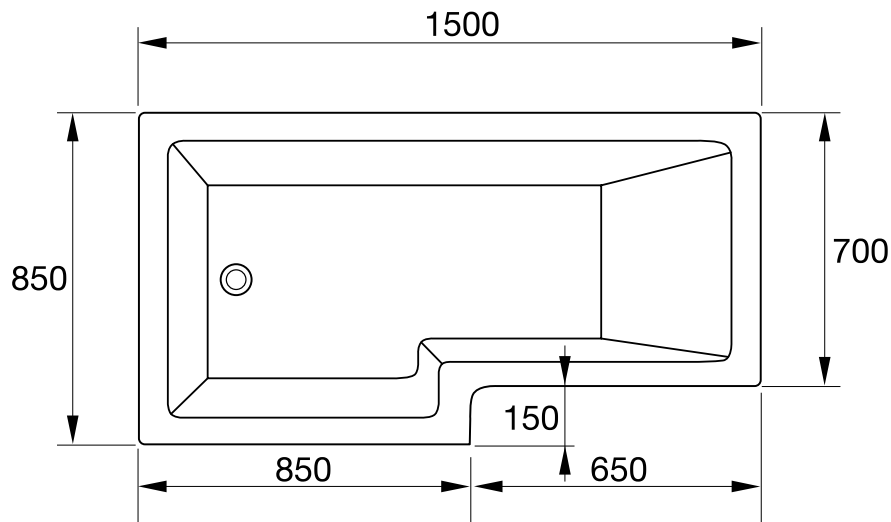

L SHAPE SHOWER BATH

High quality acrylic surface

Fully reinforced with fibreglass with encapsulated baseboard

Available as a right or left hand option

Front and End bath panels available

Bath supplied undrilled for taps

Excludes taps, wastes & shower

Left hand shower bath

Right hand shower bath

Height does not include legs and panel

Drawings show left hand shower bath