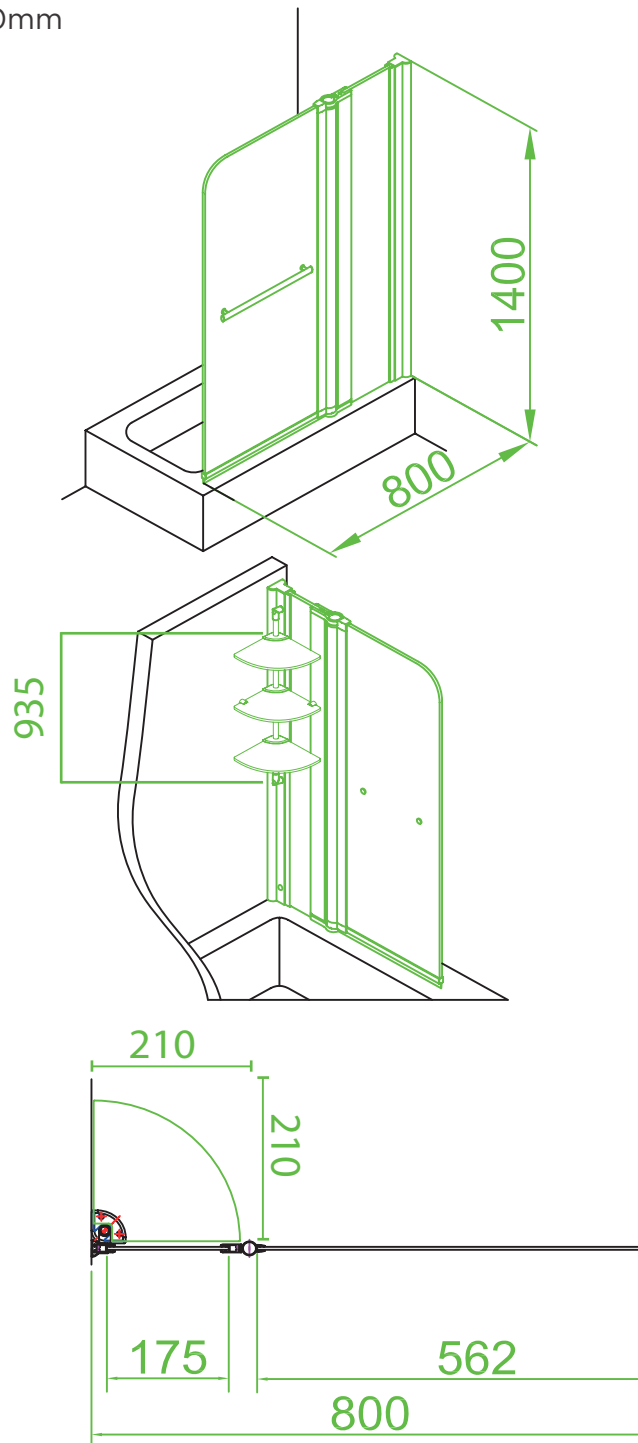

Technical Data Sheet

Cascade Bath Screen - EB304

essential
BATHROOMS

Dimensions: 800 x 1400mm

Features

- 5mm tempered glass
- Universal handing
- Chrome profiles and chrome towel bar
- 5 year guarantee