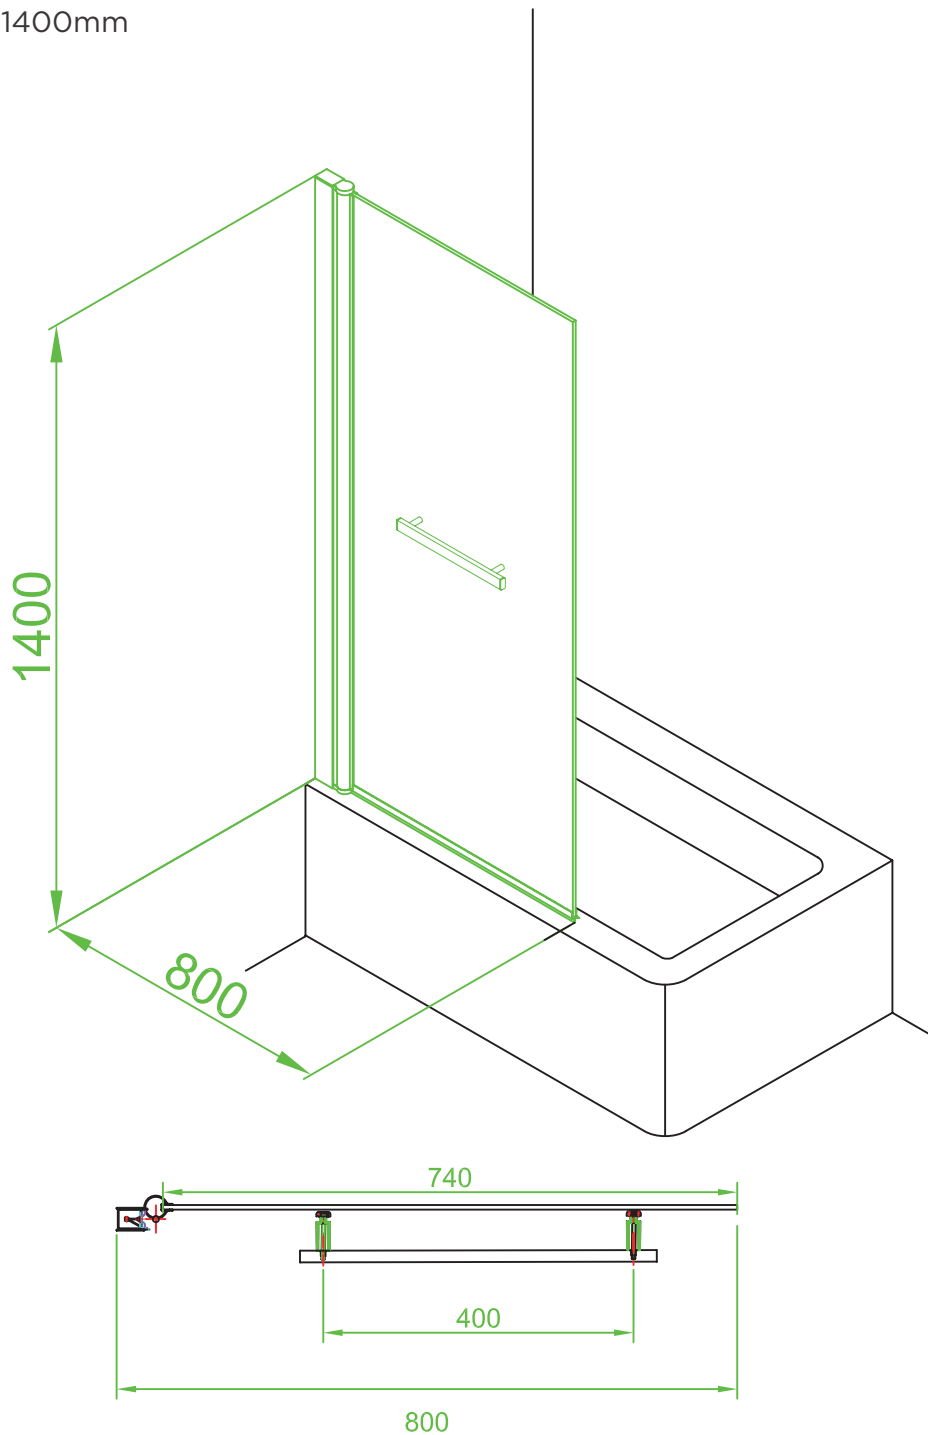

# Technical Data Sheet

Eclipse Bath Screen - EB303

**essential**  
BATHROOMS

Dimensions: 800 x 1400mm

## Features

- 6mm tempered glass
- Universal handing
- Chrome profiles and chrome towel bar
- 5 year guarantee