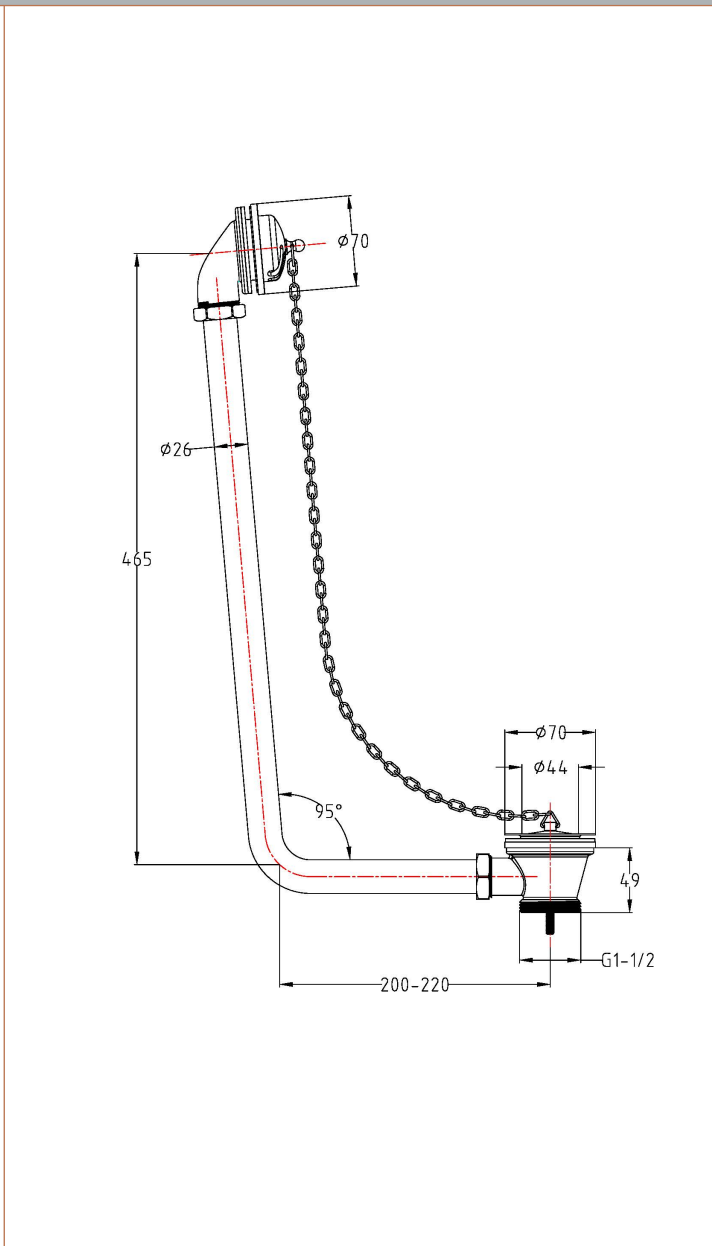

### Product Dimensions

Length (mm):	
Width (mm):	70
Height (mm):	465
Depth (mm):	220
Nett Weight (kg):	0.9

### Packaging Dimensions

Height (mm):	500
Width (mm):	200
Depth (mm):	75
Gross Weight (kg):	1

### Outer Box Dimensions (If Applicable)

Height (mm):	405
Width (mm):	420
Length (mm):	
Depth (mm):	
Gross Weight (kg):	14
Barcode:	5056211803423

### Product Details

Country of Origin:	China
Fitting Instruction:	Yes
CE Certification:	
Product Material:	Brass
Heating Element Wattage:	Not Applicable
Colour/Finish:	Chrome
Product Diameter:	70mm
Connection Size:	G1-1/2