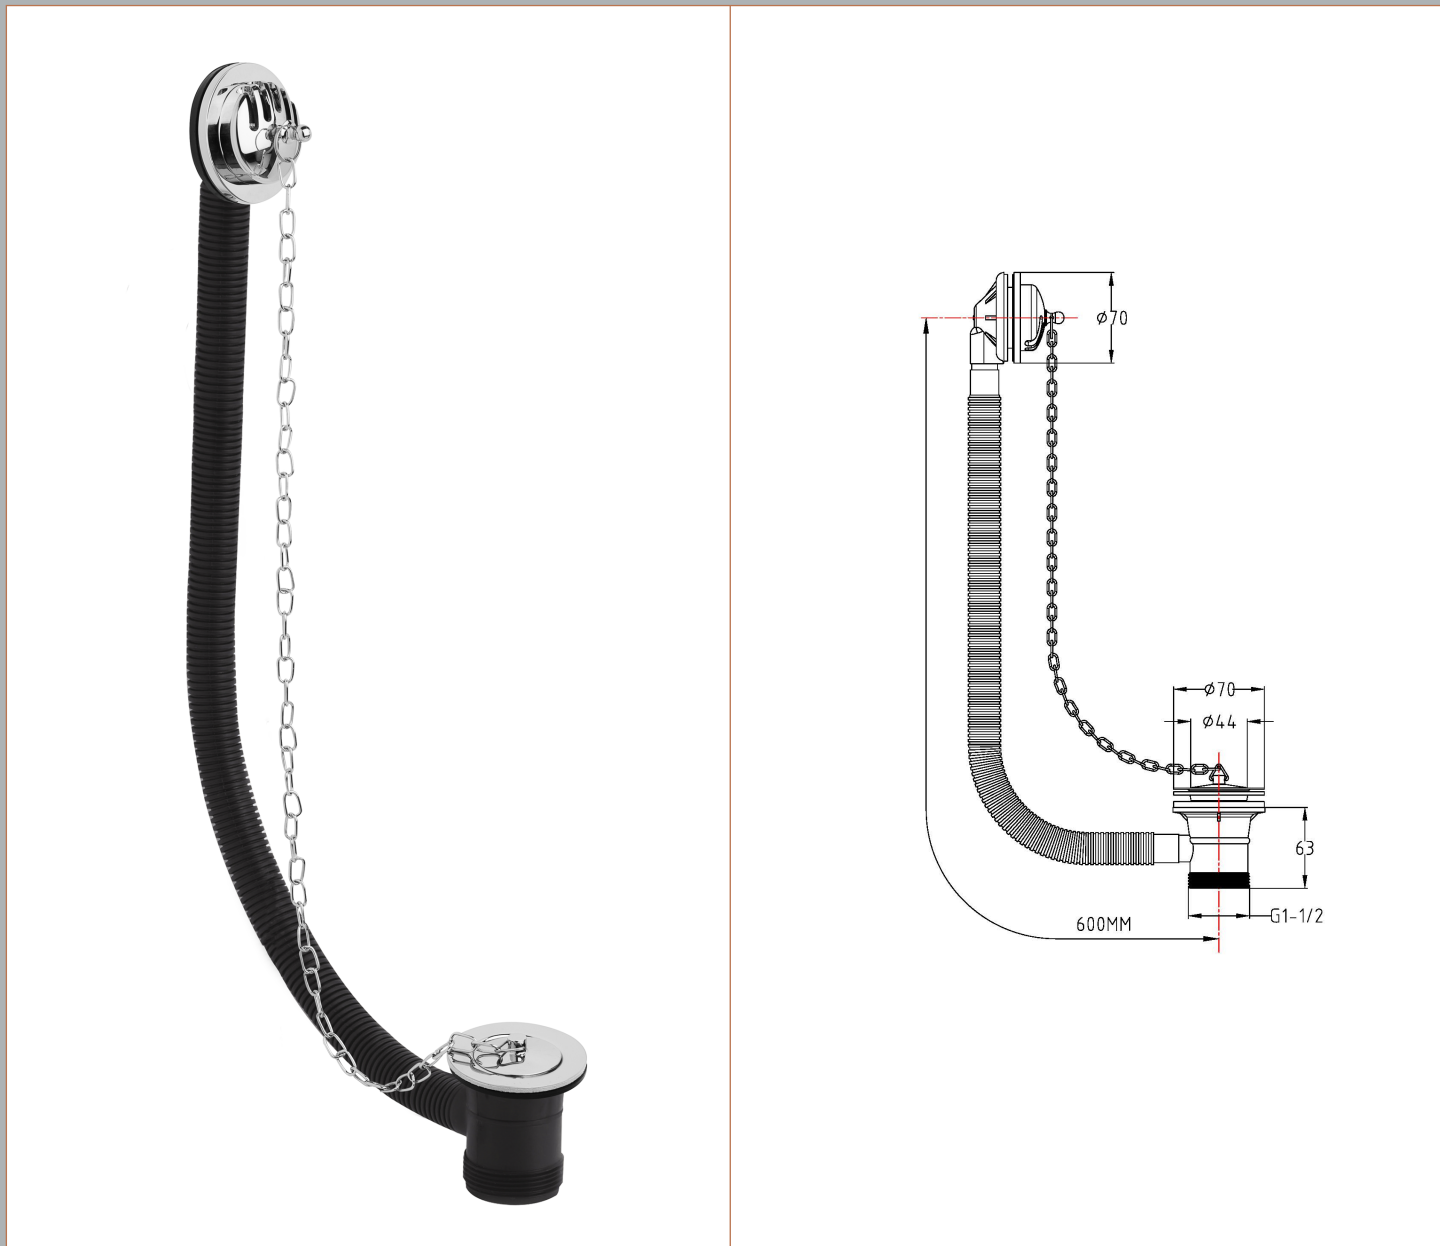

Sales Code: EA384

Description: Classic Concealed Bath Waste & Overflow

Product Dimensions

Length (mm):	
Width (mm):	70
Height (mm):	70
Depth (mm):	63
Nett Weight (kg):	0.25

Packaging Dimensions

Height (mm):	245
Width (mm):	135
Depth (mm):	100
Gross Weight (kg):	0.3

Packaging Data

Box Colour:	White Cardboard Box
Box Qty:	1
Label Size:	100 x 50
Label Colour:	White Label
Label Qty:	2

Outer Box Dimensions (If Applicable)

Height (mm):	440
Width (mm):	400
Length (mm):	
Depth (mm):	
Gross Weight (kg):	13
Barcode:	5056211803416

Product Details

Country of Origin:	China
Fitting Instruction:	Yes
CE Certification:	
Product Material:	Brass
Heating Element Wattage:	Not Applicable
Colour/Finish:	Chrome
Product Diameter:	70mm
Connection Size:	G1-1/2