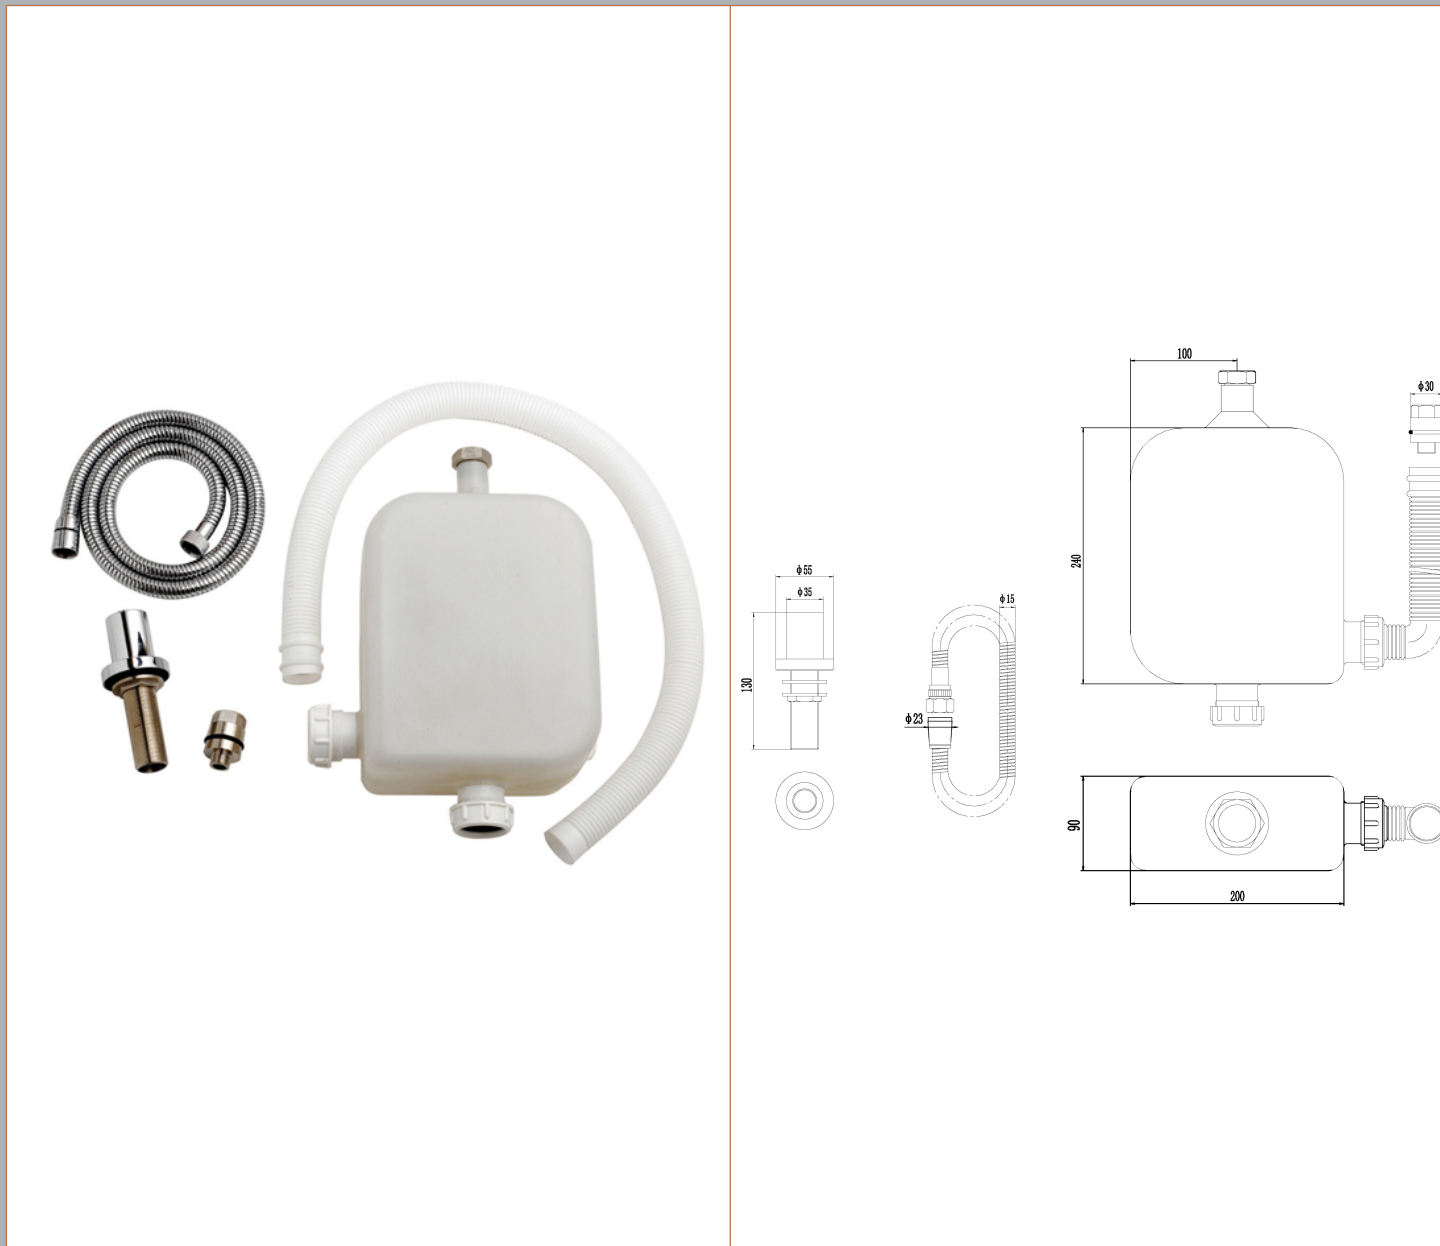

Sales Code: EA383

Description: Deck Shower Kit

Product Dimensions

Length (mm):	
Width (mm):	220
Height (mm):	335
Depth (mm):	90
Nett Weight (kg):	1.64

Packaging Dimensions

Height (mm):	330
Width (mm):	250
Depth (mm):	150
Gross Weight (kg):	1.64

Packaging Data

Box Colour:	White Cardboard Box
Box Qty:	1
Label Size:	100 x 50
Label Colour:	White Label
Label Qty:	2

Outer Box Dimensions (If Applicable)

Height (mm):	325
Width (mm):	520
Length (mm):	
Depth (mm):	
Gross Weight (kg):	7
Barcode:	5055146141068

Product Details

Country of Origin:	United Kingdom
Fitting Instruction:	Yes
CE Certification:	N/A
Product Material:	Plastic
Heating Element Wattage:	Not Applicable
Colour/Finish:	White
Product Diameter:	Not Applicable
Connection Size:	