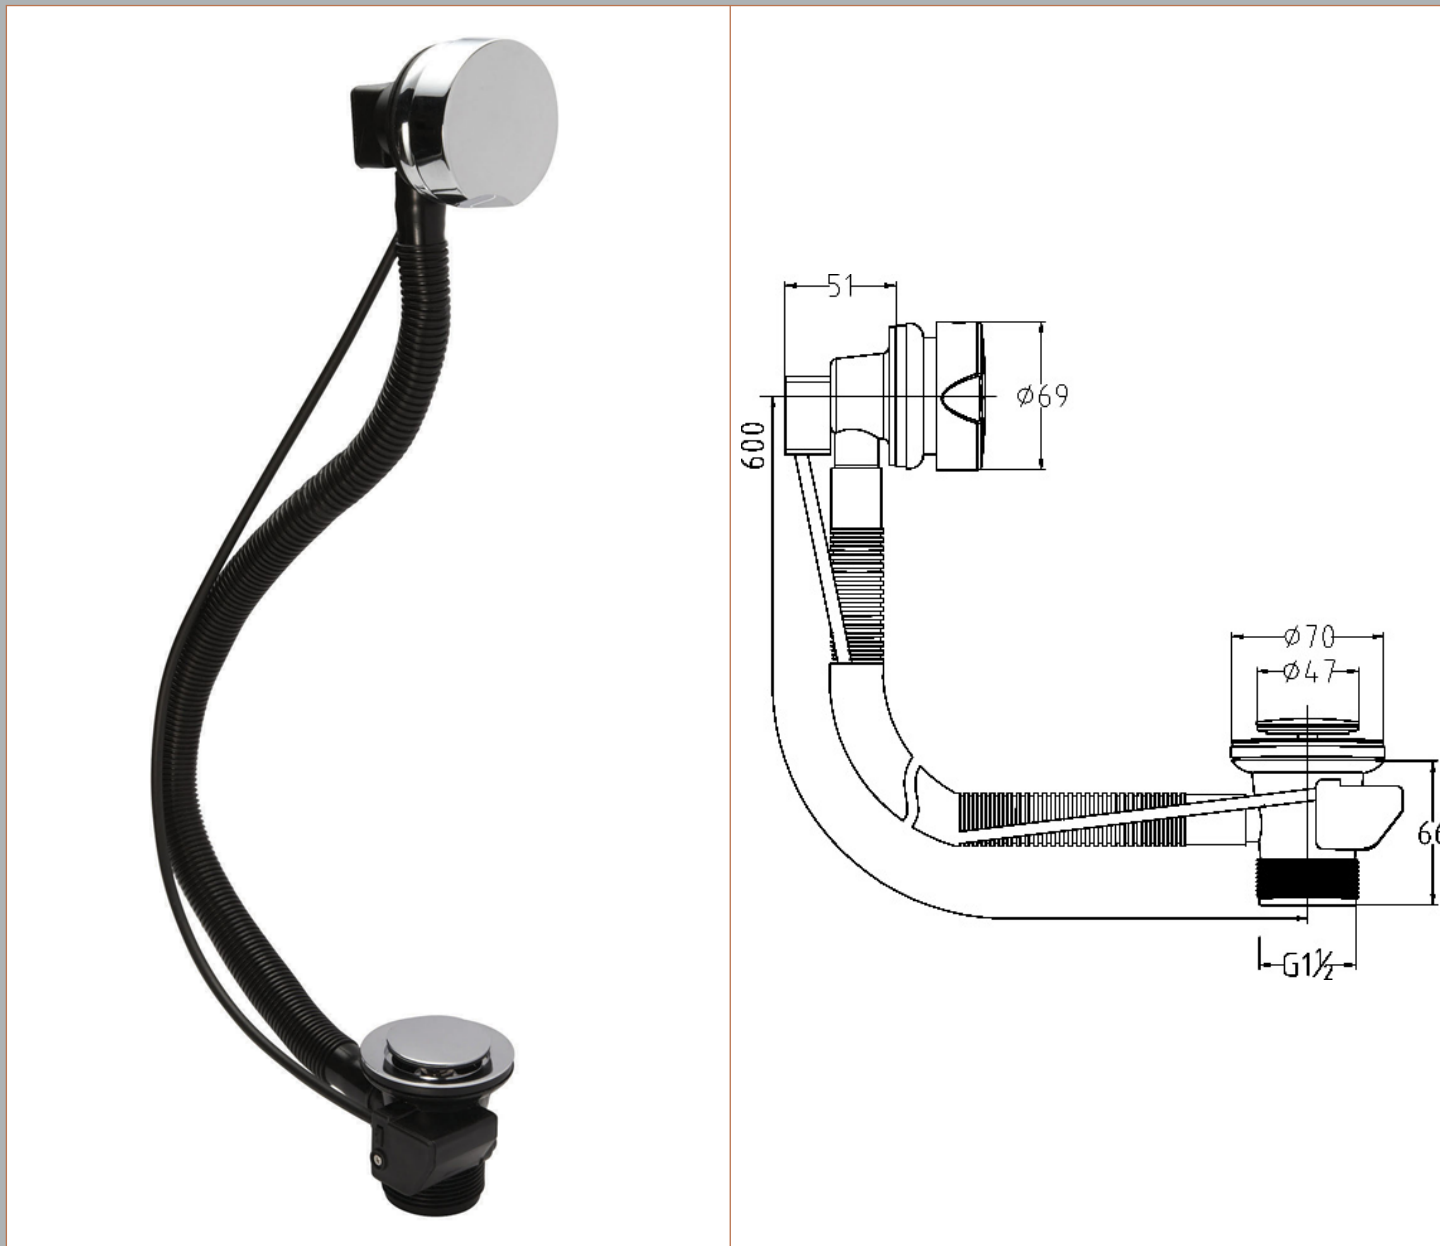

### Product Dimensions

Length (mm):	
Width (mm):	69
Height (mm):	69
Depth (mm):	51
Nett Weight (kg):	0.59

### Packaging Dimensions

Height (mm):	140
Width (mm):	330
Depth (mm):	80
Gross Weight (kg):	0.65

### Outer Box Dimensions (If Applicable)

Height (mm):	440
Width (mm):	350
Length (mm):	
Depth (mm):	
Gross Weight (kg):	8
Barcode:	5055369000555

### Product Details

Country of Origin:	United Kingdom
Fitting Instruction:	No
CE Certification:	N/A
Product Material:	Brass
Heating Element Wattage:	Not Applicable
Colour/Finish:	Chrome
Product Diameter:	69mm
Connection Size:	1 1/2"